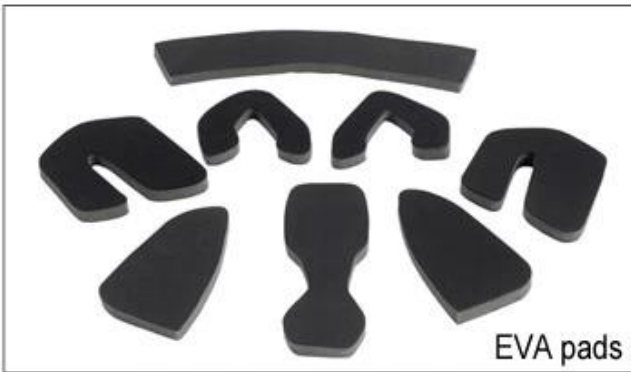

## SCOTT SCOTT HELMET

SCOTT SCOTT HELMET 40-52cm

- ITW
- 
- 
- Fidlock magnetic

SCOTT SCOTT HELMET

- 
- 
-

# Buckle Options

B001

ITW standard helmet buckle

Traditional helmet buckle

B002

Patent self-developed magnetic buckle

Fidlock magnetic buckle

B003

# Inner Padding Fabric Options

EVA pads

Mesh pads

Nylon pads

Velvet pads

Cool max pads

Low quality pads

15 Airlite