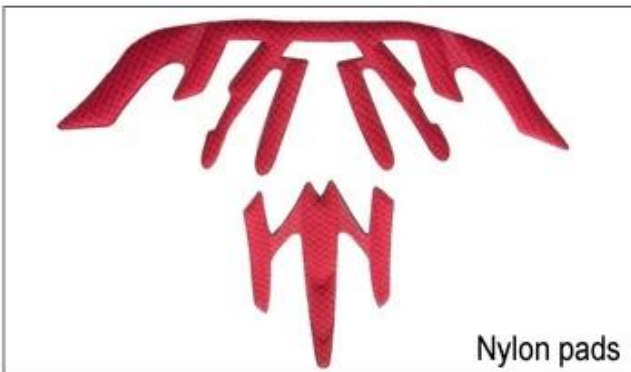

We can also customize various colors buckle.

23R& ; D&A ; LED ; highlights. We&038&

# Inner Padding Fabric Options

EVA pads

Mesh pads

Nylon pads

Velvet pads

Cool max pads

Low quality pads

15 Airlite