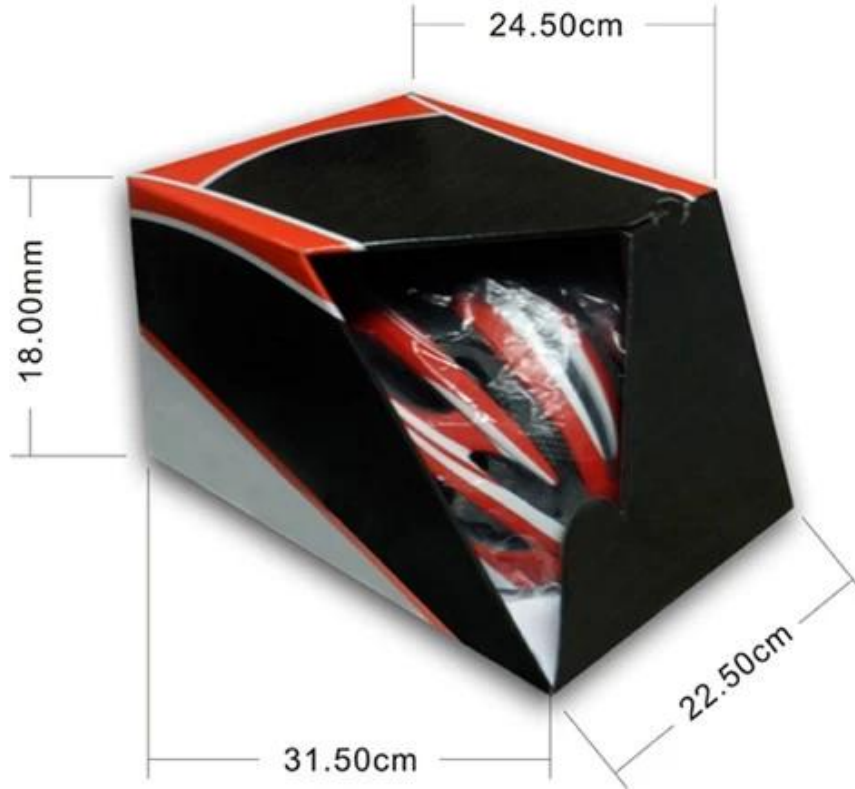

# MULTI-FUNCTION HELMET FOR ROAD RACING AND BMX

CE Certificated  
Size: S/M;M/L;L/XL  
Weight: 210g  
Double in-mold

Model Show

Phone: +86 (0)755 2304 8882  
Website: <http://www.helmetsupplier.com>

ထိုက် ထိုက်ထိုက်ထိုက် ထိုက်ထိုက်ထိုက်:

## Packaging

1 items: 12 items

Dimensions: 73 X 58 X 35 cm

Weight: 6.50 kg

Material: 1 PP with 12 items

## Packaging

Items per Carton: 12 Pieces/Carton

Package Measurements: 73X58X35 cm

Gross Weight: 6.50 kg

Package Type: 1PCS/PP bag wth color box, 12 PCS PER BROWN CARTON

□□□□ □□□□□ □□□□□: