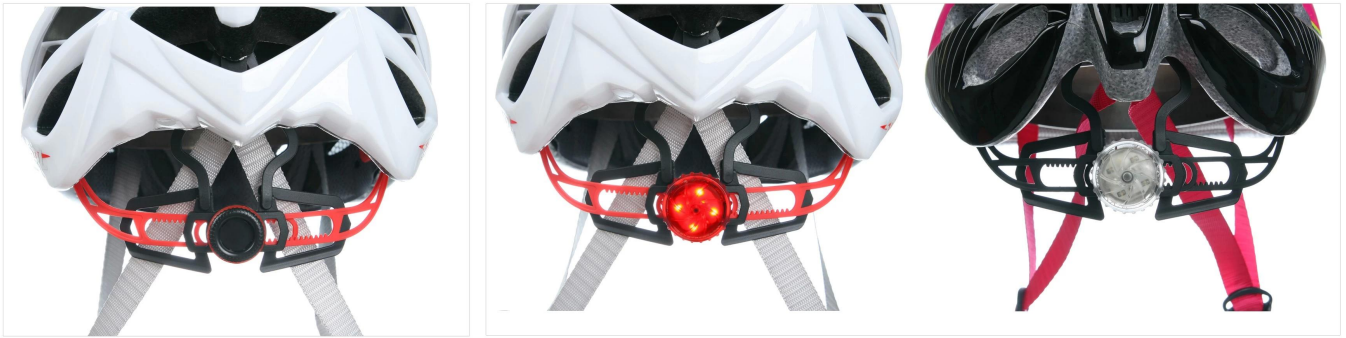

The Dial of Adjustment can be interchangeable with LED light

Adjustable Helmets

Adjustable helmets are designed to fit a wide range of head shapes and sizes.

They feature a dial or lever that allows the rider to adjust the helmet's fit to their head.

They are also a good choice for riders who want a helmet that can be shared with others.

Adjustable helmets are available in a variety of colors and styles.

They are a great investment for any rider who wants a helmet that can fit them for years to come.