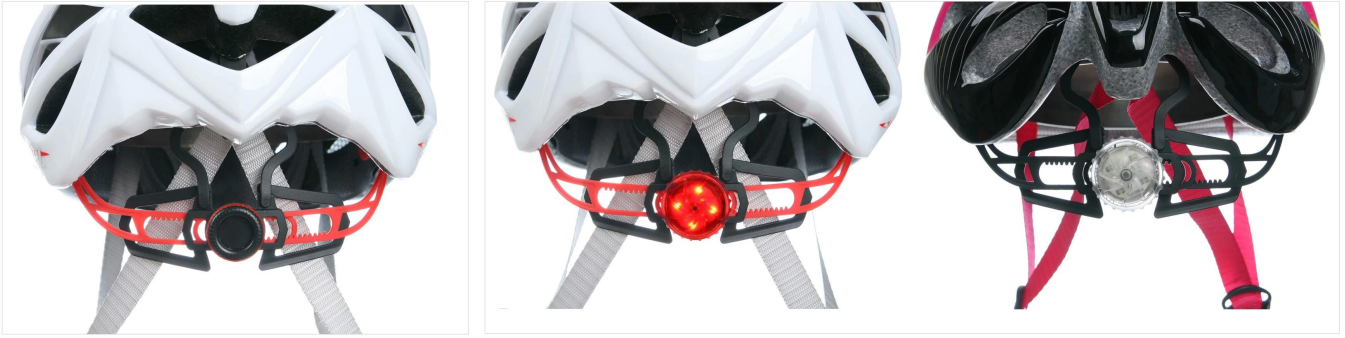

The Dial of Adjustment can be interchangeable with LED light

PRODUCT DESCRIPTION

Product Name

Product Model

Product Code

Product Weight

Product Size

Product Material

Helmet Shape 101

European Headform
An Oval shaped helmet is designed for a rider's head with a dimension which is considerably fit for Europeans.

Generic headform
A generic headform helmet is designed for a rider's head with a dimension which is slightly longer front-to-back than its side-to-side measurement.

Asian headform
A Round shaped helmet is designed for a rider's head with a dimension which is condierably fit for Asians.

FEATURES

Product features and specifications text.