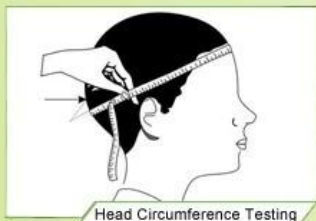

Static Stability Testing

Head Circumference Testing