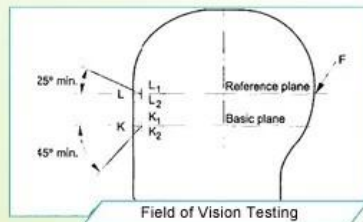

Every manufacturing steps at AURORA follows adhere to strict quality parameters and focus on quality throughout the each stagesinvolved. All raw material and semi finished goods at AURORA pass strict quality control. The finished product, helmets at Aurora is then tested and qualified to export to the world.