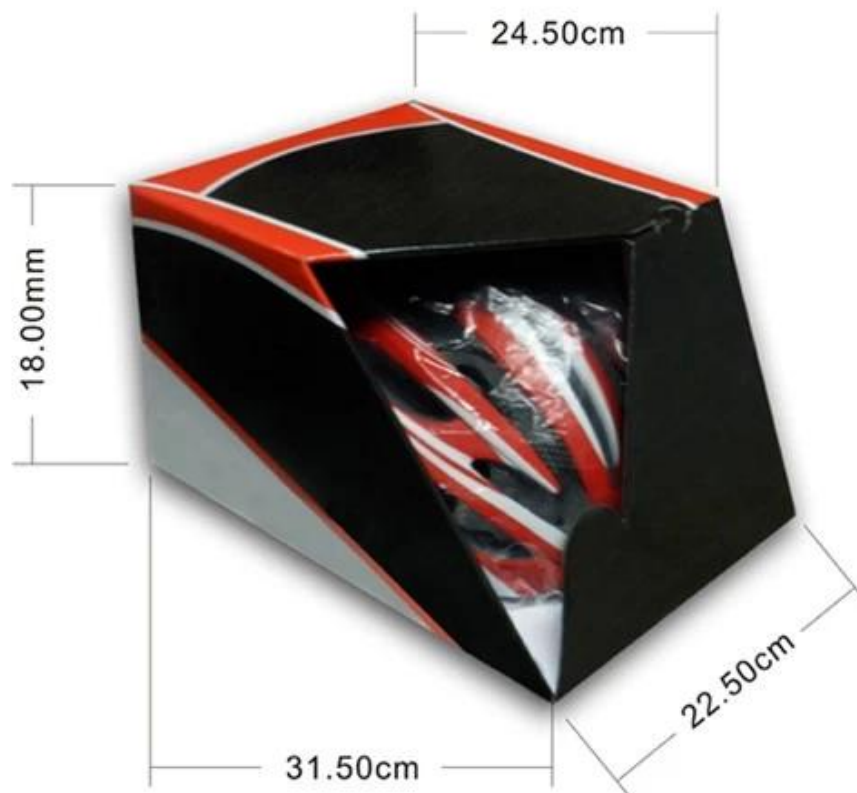

## Packaging

Items per Carton: 12 Pieces/Carton

Package Measurements: 73 X 58 X 35 cm

Gross Weight: 6.50 kg

Package Type: 1 PP bag with color box, 12 PCS PER BROWN CARTON

## Packaging

Items per Carton: 12 Pieces/Carton

Package Measurements: 73X58X35 cm

Gross Weight: 6.50 kg

Package Type: 1PCS/PP bag with color box, 12 PCS PER BROWN CARTON

Our products are tested:

Our products: