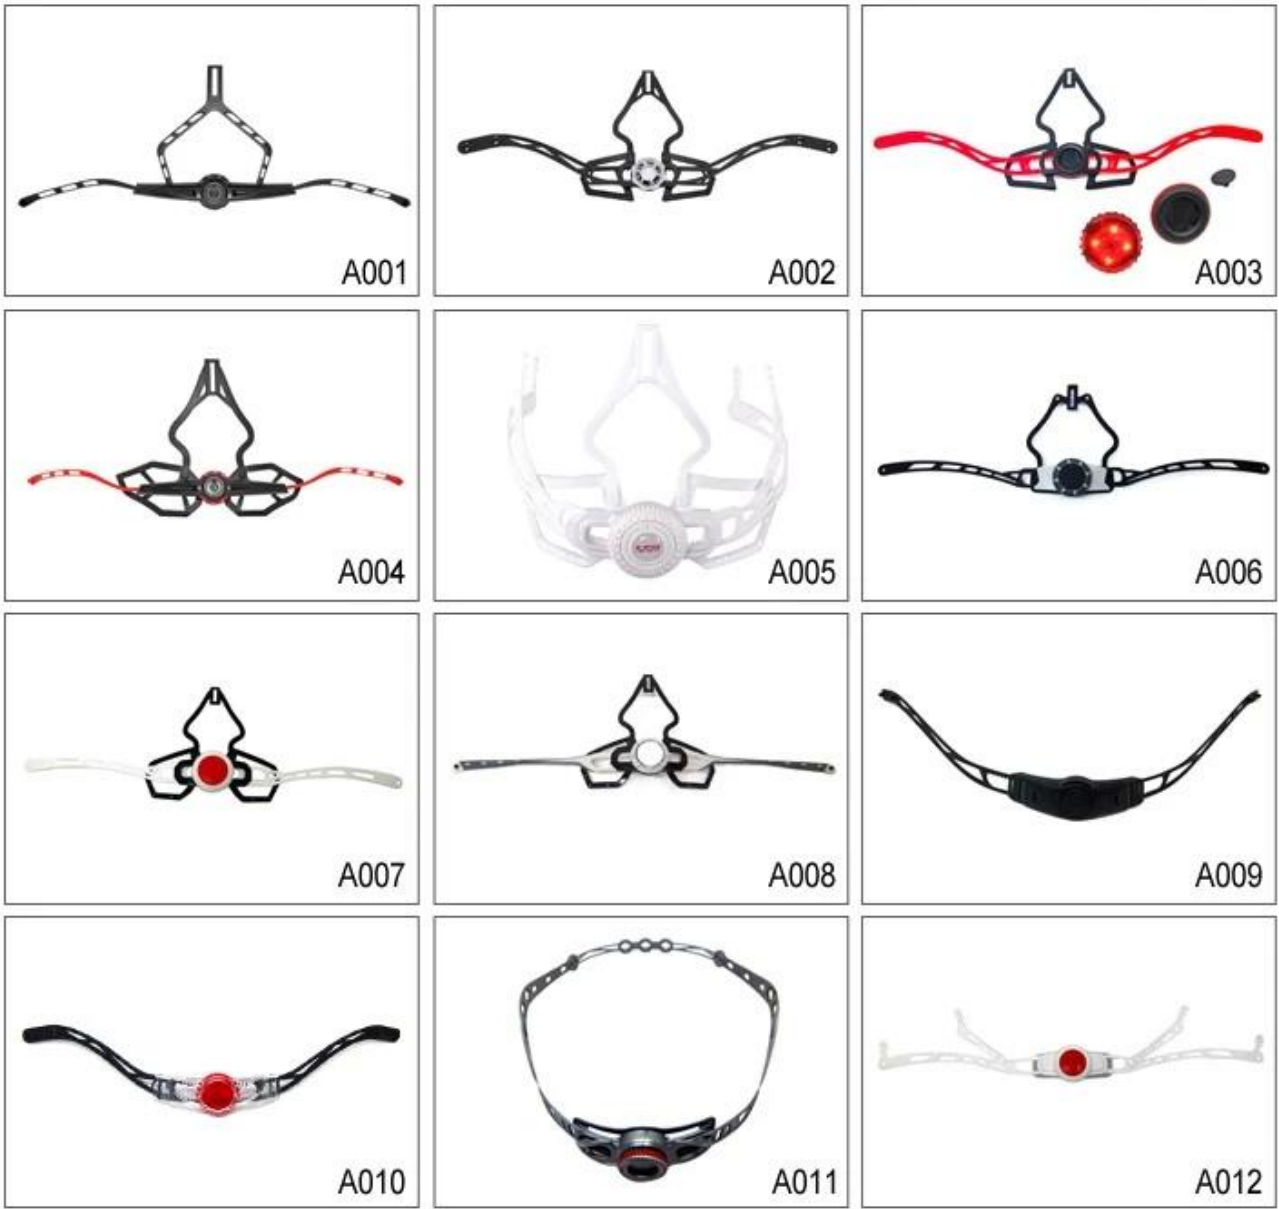

Product Dimensions:

buckle options

buckle options 4

- ITW
-
-
- Fidlock magnetic

-
-
-

Buckle Options

We can also customize various colors buckle.

23R& ; D&A
 &YLED
 highlights.We&038&

Adjustment System Options

EVA
 highlights.We
 highlights.We

Inner Padding Fabric Options

EVA pads

Mesh pads

Nylon pads

Velvet pads

Cool max pads

Low quality pads

15 Airlite

Helmet Shape 101

European Headform

An Oval shaped helmet is designed for a rider's head with a dimension which is considerably fit for Europeans.

Generic headform

A generic headform helmet is designed for a rider's head with a dimension which is slightly longer front-to-back than its side-to-side measurement.

Asian headform

A Round shaped helmet is designed for a rider's head with a dimension which is considerably fit for Asians.

Empty text area for notes or comments, containing a horizontal line of small squares and an ampersand symbol.