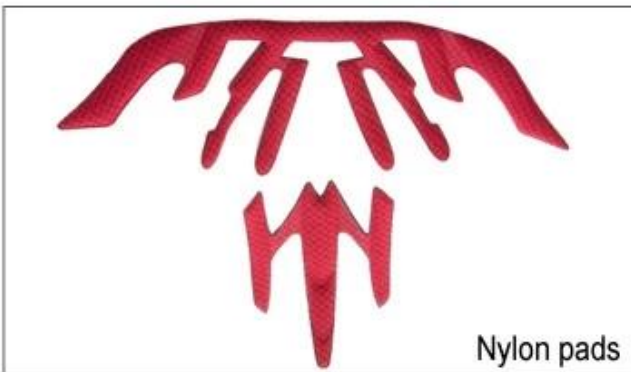

Adjustment System Options

EVA
 highlights.We
 highlights.We

Inner Padding Fabric Options

EVA pads

Mesh pads

Nylon pads

Velvet pads

Cool max pads

Low quality pads

15 Airlite

Helmet Shape 101

European Headform

An Oval shaped helmet is designed for a rider's head with a dimension which is considerably fit for Europeans.

Generic headform

A generic headform helmet is designed for a rider's head with a dimension which is slightly longer front-to-back than its side-to-side measurement.