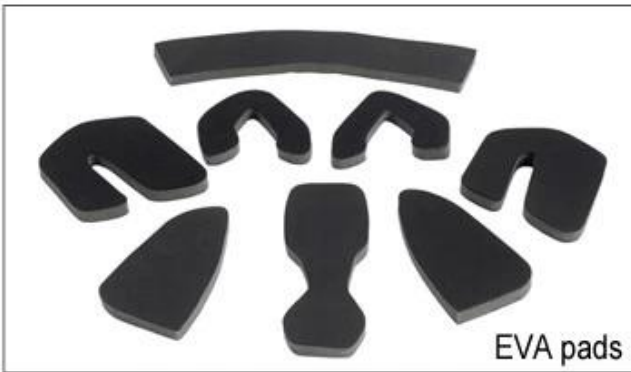

Product Dimensions:

buckle options

buckle options 4

- ITW
-
-
- Fidlock magnetic

-
-
-

Buckle Options

We can also customize various colors buckle.

23R& ; D&A
 &YLED
 highlights.We&038&

Adjustment System Options

EVA
 highlights.We
 highlights.We

Inner Padding Fabric Options

EVA pads

Mesh pads

Nylon pads

Velvet pads

Cool max pads

Low quality pads

15 Airlite

Helmet Shape 101

European Headform

An Oval shaped helmet is designed for a rider's head with a dimension which is considerably fit for Europeans.

Generic headform

A generic headform helmet is designed for a rider's head with a dimension which is slightly longer front-to-back than its side-to-side measurement.