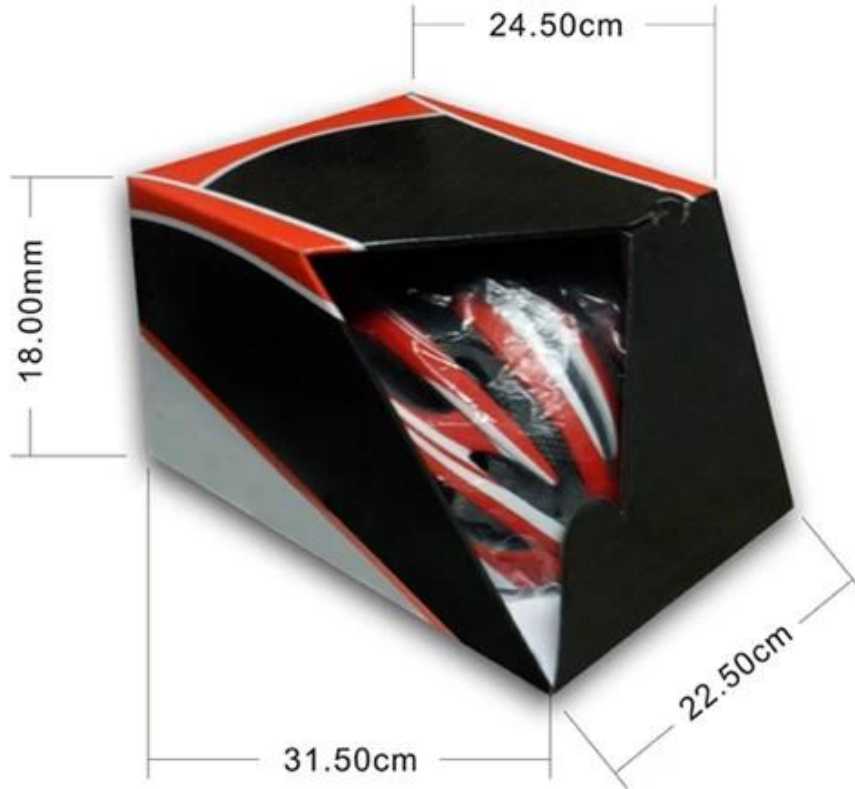

5. 物料 PC 物料

6. 物料 EPS 物料

7. 物料: CE EN1078

物料规格:

物料: PC

物料: 物料 EPS 物料

物料: S/M(54-58cm);M/L(58-62cm)

物料: 220 g

物料 物料 物料:

Packaging

Quantity: 12 units/case

Dimensions: 73 X 58 X 35 cm

Weight: 6.50 kg

Material: 1 PC/PP with 12 units

Packaging

Items per Carton: 12 Pieces/Carton

Package Measurements: 73X58X35 cm

Gross Weight: 6.50 kg

Package Type: 1PCS/PP bag wth color box, 12 PCS PER BROWN CARTON

□□□□ □□□□ □□□□:

SHIPPING