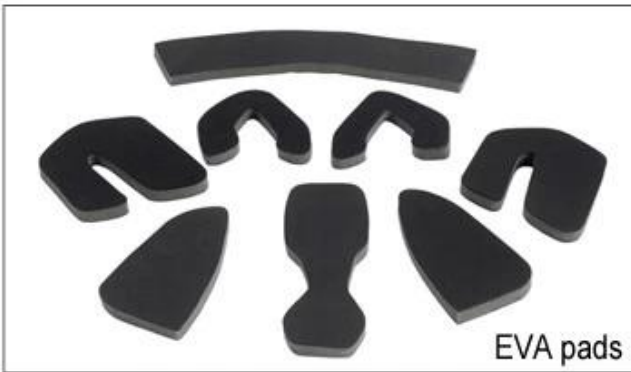

ITW 4-Point Magnetic Buckle

- ITW 4-Point Magnetic Buckle
- 4-Point Magnetic Buckle
- 4-Point Magnetic Buckle

Buckle Options

B001

ITW standard helmet buckle

Traditional helmet buckle

B002

Patent self-developed magnetic buckle

Fidlock magnetic buckle

B003

We can also customize various colors buckle.

23R& ; D&A ; LED ; highlights. We & 038 &

Inner Padding Fabric Options

EVA pads

Mesh pads

Nylon pads