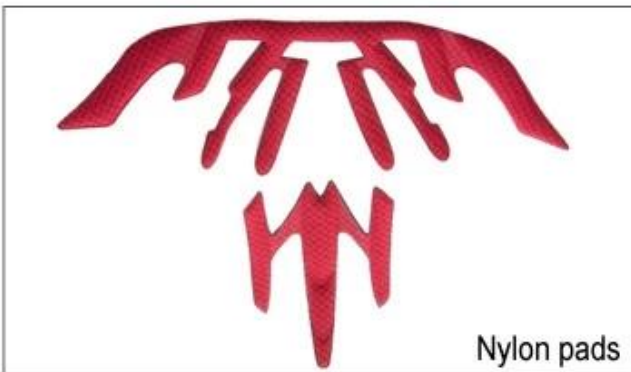

ITW 4-Point Magnetic Buckle

- ITW 4-Point Magnetic Buckle
- 4-Point Magnetic Buckle
- 4-Point Magnetic Buckle

Buckle Options

B001

ITW standard helmet buckle

Traditional helmet buckle

B002

Patent self-developed magnetic buckle

Fidlock magnetic buckle

B003

We can also customize various colors buckle.

23R& ; D&A ; LED ; highlights. We & 038 &

Inner Padding Fabric Options

EVA pads

Mesh pads

Nylon pads