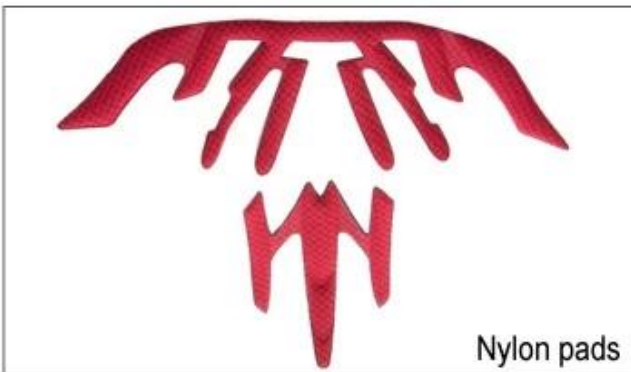

Product Detail

產品特點

產品特點

- ITW
 -
 -
- Fidlock magnetic

產品特點

-
-
-

Buckle Options

B001

ITW standard helmet buckle

Traditional helmet buckle

B002

Patent self-developed magnetic buckle

Fidlock magnetic buckle

B003

We can also customize various colors buckle.

23R& ; D&A
 &YLED
 highlights.We&038&

Inner Padding Fabric Options

EVA pads

Mesh pads

Nylon pads

Velvet pads

Cool max pads

Low quality pads

15 Airlite