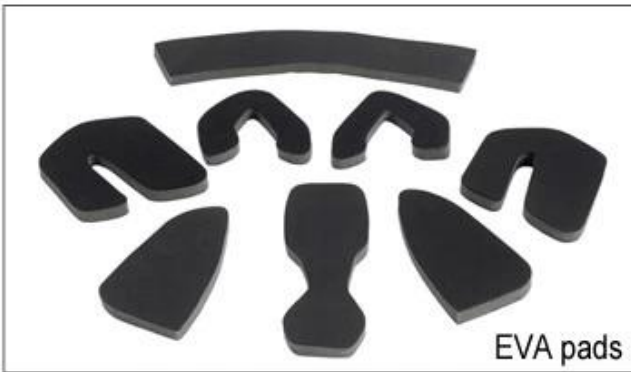

Product Detail

產品特點

產品特點

- ITW
 -
 -
- Fidlock magnetic

產品特點

-
-
-

Buckle Options

B001

ITW standard helmet buckle

Traditional helmet buckle

B002

Patent self-developed magnetic buckle

Fidlock magnetic buckle

B003

We can also customize various colors buckle.

23R& ; D&A
 &YLED
 highlights.We&038&

Inner Padding Fabric Options

EVA pads

Mesh pads

Nylon pads

Velvet pads

Cool max pads

Low quality pads

15 Airlite