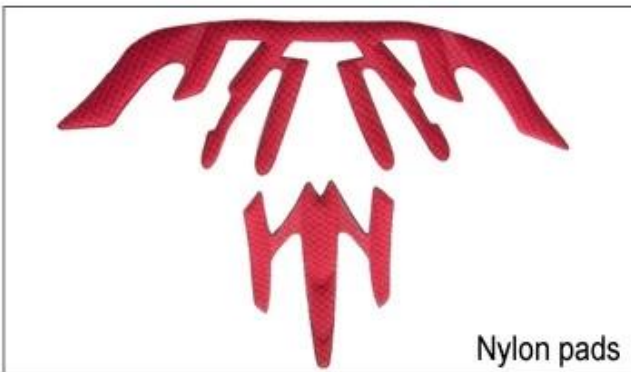

We can also customize various colors buckle.

23R& ; D&A ; LED ; highlights. We & 038 &

Inner Padding Fabric Options

EVA pads

Mesh pads

Nylon pads

Velvet pads

Cool max pads