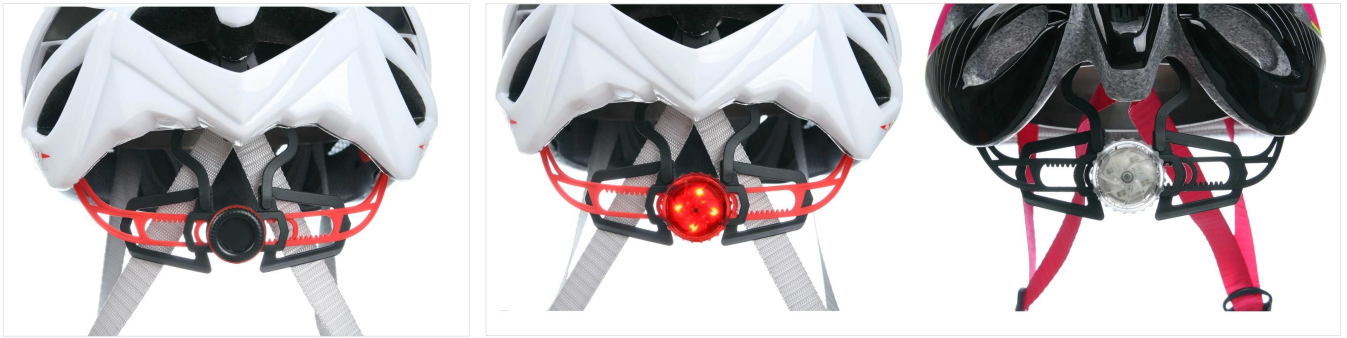

The Dial of Adjustment can be interchangeable with LED light

LED