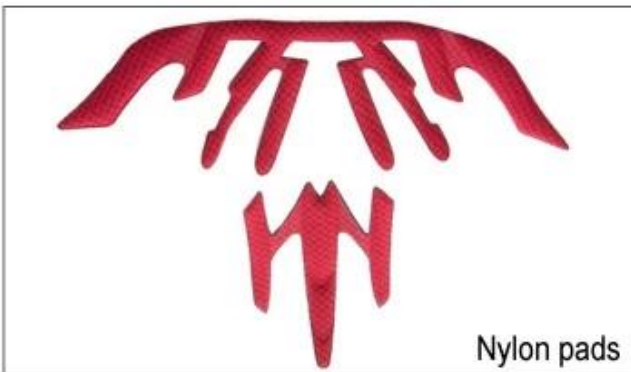

EPS

20

MTB

	AU-BM12
	EPS + PC +
	CE EN1078
	27
	S / M 54-58CM / L 58-62CM
	270
	7
MOQ	300PCS
	PP + mastercarton

MTB

Buckle Options

B001

ITW standard helmet buckle

Traditional helmet buckle

B002

Patent self-developed magnetic buckle

Fidlock magnetic buckle

B003

We can also customize various colors buckle.

23R& ; D&A ; LED ; highlights. We&038&

Inner Padding Fabric Options

EVA pads

Mesh pads

Nylon pads

Velvet pads

Cool max pads

Low quality pads

15 Airlite

PAYMENT