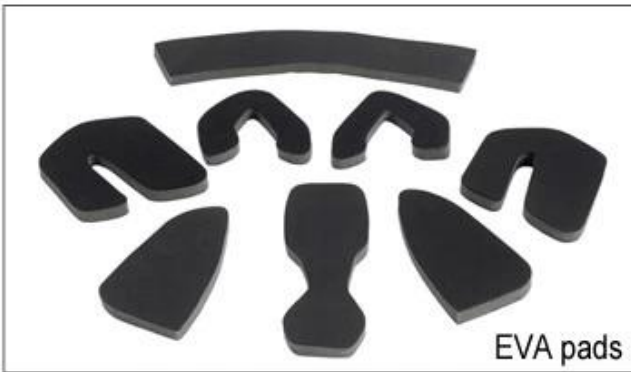

EPS

20

MTB

	AU-BM12
	EPS + PC +
	CE EN1078
	27
	S / M 54-58CM / L 58-62CM
	270
	7
MOQ	300PCS
	PP + mastercarton

MTB

Buckle Options

B001

ITW standard helmet buckle

Traditional helmet buckle

B002

Patent self-developed magnetic buckle

Fidlock magnetic buckle

B003

We can also customize various colors buckle.

23R& ; D&A ; LED ; highlights. We&038&

Inner Padding Fabric Options

EVA pads

Mesh pads

Nylon pads

Velvet pads

Cool max pads

Low quality pads

15 Airlite

PAYMENT