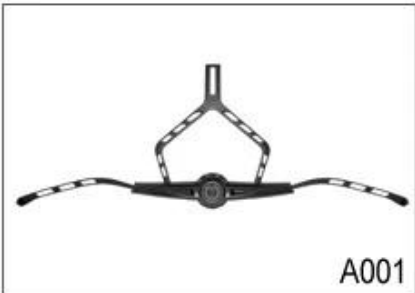

Adjustment System Options