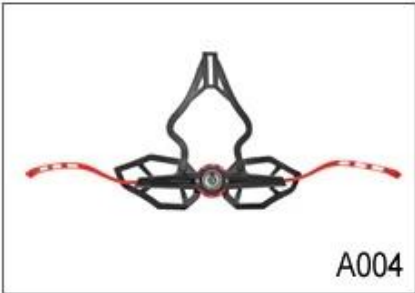

Adjustment System Options

A001

EVA