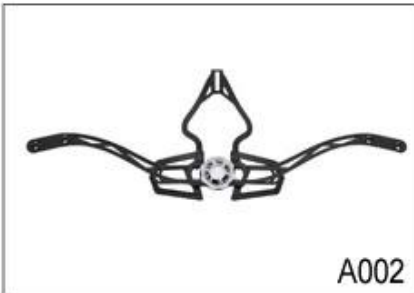

Adjustment System Options

EVA