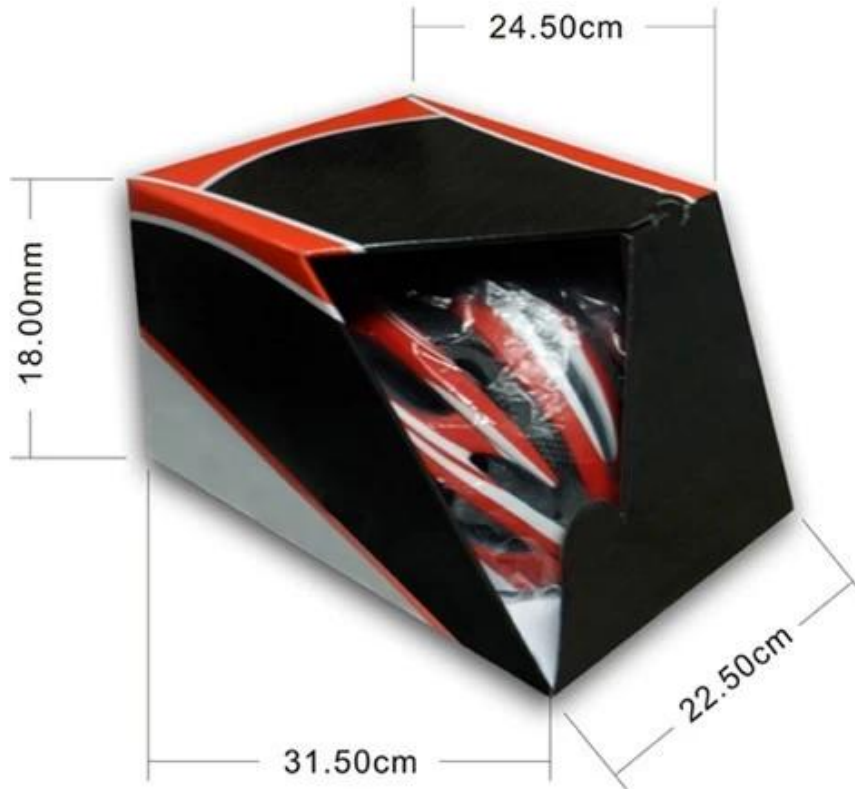

038;

00000

1. 1PC / PP 10PCS 92 \* 33 \* 47  
2.

00

/ DHL / UPS / TNT

## Packaging

Items per Carton: 12 Pieces/Carton  
 Package Measurements: 73X58X35 cm  
 Gross Weight: 6.50 kg  
 Package Type: 1PCS/PP bag with color box, 12 PCS PER BROWN CARTON