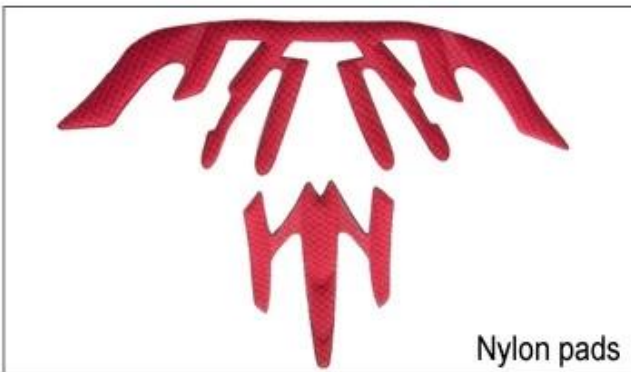

Inner Padding Fabric Options

EVA pads

15 Airlite