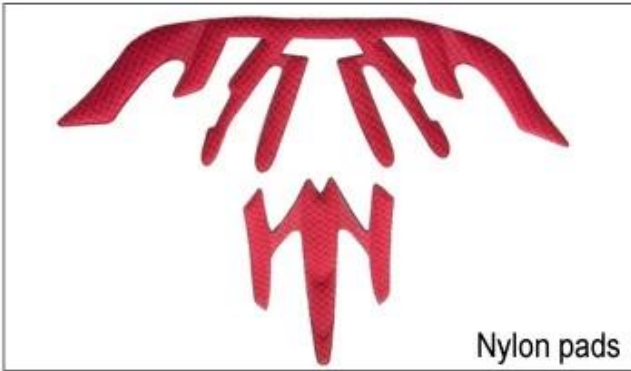

We can also customize various colors buckle.

23R& ; D&A ; LED ; highlights. We & 038 &

# Inner Padding Fabric Options

EVA pads

Mesh pads

Nylon pads

Velvet pads

Cool max pads

Low quality pads

15 Airlite