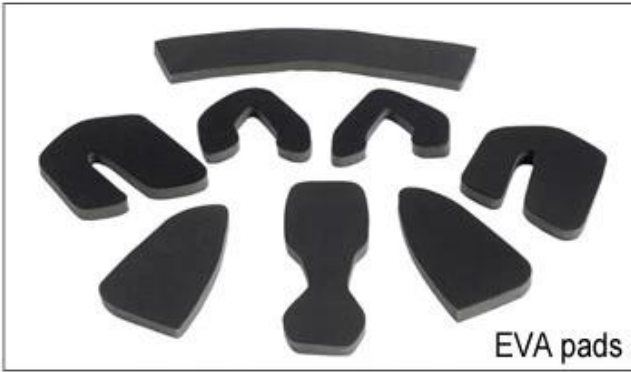

# Buckle Options

B001

ITW standard helmet buckle

Traditional helmet buckle

B002

Patent self-developed magnetic buckle

Fidlock magnetic buckle

B003

# Inner Padding Fabric Options

EVA pads

Mesh pads

Nylon pads

Velvet pads

Cool max pads

Low quality pads

15 Airlite