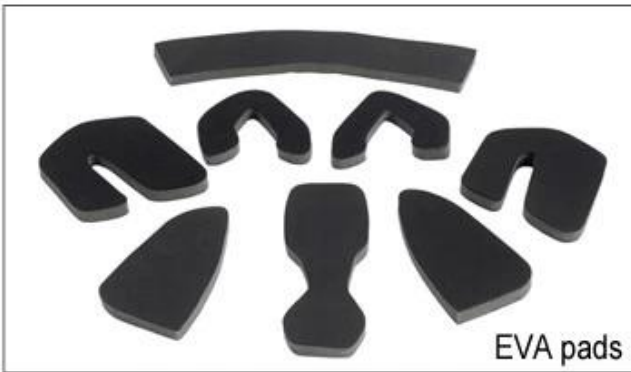

Buckle Options

B001

ITW standard helmet buckle

Traditional helmet buckle

B002

Patent self-developed magnetic buckle

Fidlock magnetic buckle

B003

We can also customize various colors buckle.

23R& ; D&A ; LED ; highlights. We & 038 &

Inner Padding Fabric Options

EVA pads

Mesh pads

Nylon pads

Velvet pads

Cool max pads