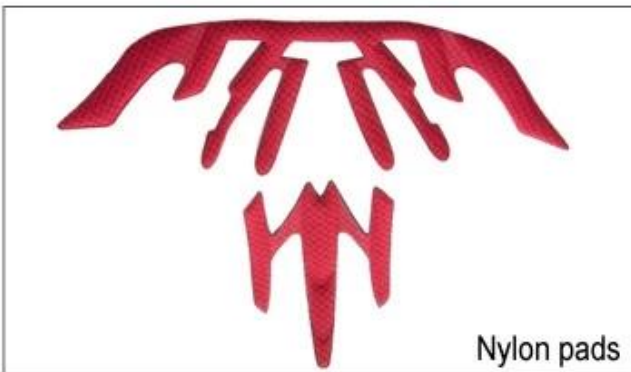

We can also customize various colors buckle.

23R& ; D&A ; LED ; highlights. We & 038 &

Inner Padding Fabric Options

EVA pads

Mesh pads

Nylon pads

Velvet pads

Cool max pads

Low quality pads

15 Airlite

Helmet Strap Options

Nylon strap

PP strap

Tetoron strap

Polyester strap

PU strap