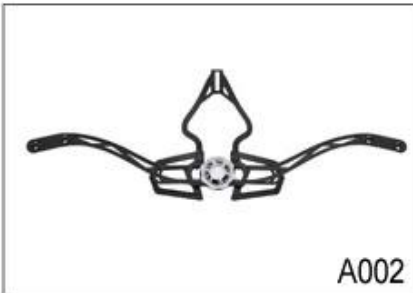

Adjustment System Options

EVA
adjustment system options