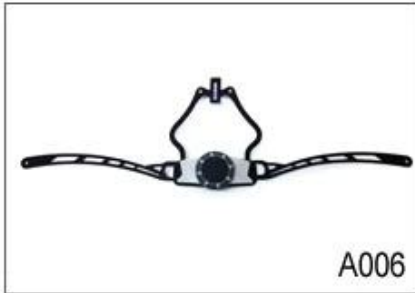

UVEX

- ITW
-
-
- Fidlock magnetic

-
-
-

Buckle Options

ITW standard helmet buckle

Traditional helmet buckle

Patent self-developed magnetic buckle

Fidlock magnetic buckle

We can also customize various colors buckle.

23 R& ; D & A & Y LED

Adjustment System Options

A001

A002

A003

A004

A005

A006

A007

A008

A009

A010

A011

A012

EVA
adjustment system options