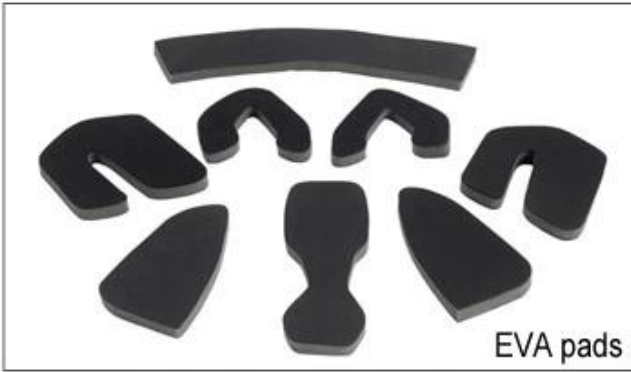

We can also customize various colors buckle.

23 R& ; D & A & Y LED

Adjustment System Options

A001

A002

A003

A004

A005

A006

A007

A008

A009

A010

A011

A012

EVA
adjustment system options

Inner Padding Fabric Options

EVA pads

Mesh pads

Nylon pads

Velvet pads

Cool max pads

Low quality pads

15 Airlite