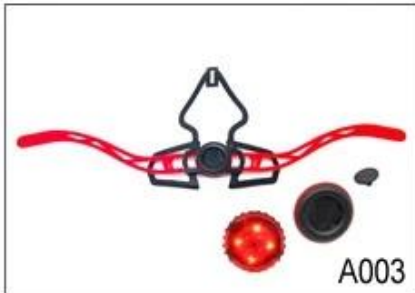

We can also customize various colors buckle.

23 R& ; D & A & Y LED

Adjustment System Options

A001

A002

A003

A004

A005

A006

A007

A008

A009

A010

A011

A012

EVA
adjustment system options