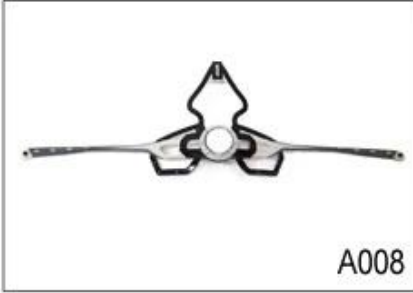

UVEX

- ITW
-
-
- Fidlock magnetic

-
-
-

Buckle Options

ITW standard helmet buckle

Traditional helmet buckle

Patent self-developed magnetic buckle

Fidlock magnetic buckle

We can also customize various colors buckle.

23 R& ; D & A & Y LED

Adjustment System Options

A001

A002

A003

A004

A005

A006

A007

A008

A009

A010

A011

A012

EVA
adjustment system options