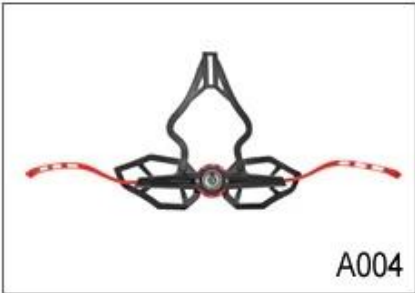

We can also customize various colors buckle.

23 R& ; D & A & Y LED

Adjustment System Options

A001

A002

A003

A004

A005

A006

A007

A008

A009

A010

A011

A012

EVA
adjustment system options