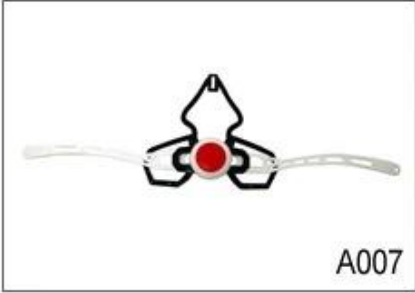

UVEX

- ITW
-
-
- Fidlock magnetic

-
-
-

Buckle Options

ITW standard helmet buckle

Traditional helmet buckle

Patent self-developed magnetic buckle

Fidlock magnetic buckle

We can also customize various colors buckle.

23 R& ; D & A & Y LED

Adjustment System Options

A001

A002

A003

A004

A005

A006

A007

A008

A009

A010

A011

A012

EVA
adjustment system options