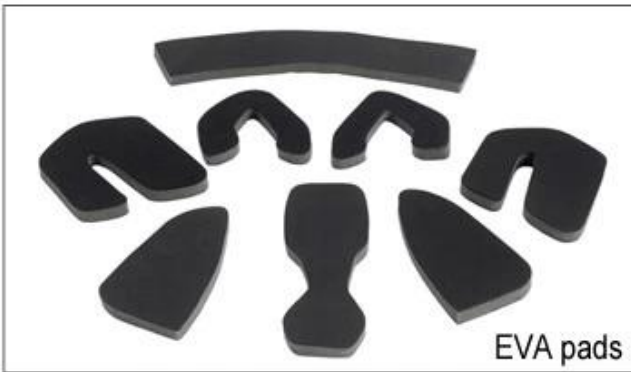

	AU-B07
	EPS & 038; PC
	CE EN1078
	21
	S / M 54x58 M / L 58x62
	230
	7
MOQ	300PCS
	PP + mastercarton

Buckle Options

B001

ITW standard helmet buckle

Traditional helmet buckle

B002

Patent self-developed magnetic buckle

Fidlock magnetic buckle

B003

We can also customize various colors buckle.

23R& ; D&A ; LED ; highlights. We&038&

Inner Padding Fabric Options

EVA pads

Mesh pads

Nylon pads