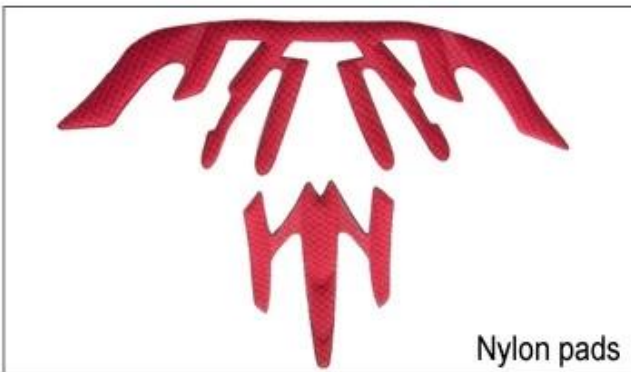

	AU-B07
	EPS & 038; PC
	CE EN1078
	21
	S / M 54x58 M / L 58x62
	230
	7
MOQ	300PCS
	PP + mastercarton

Buckle Options

B001

ITW standard helmet buckle

Traditional helmet buckle

B002

Patent self-developed magnetic buckle

Fidlock magnetic buckle

B003

We can also customize various colors buckle.

23R& ; D&A ; LED ; highlights. We&038&

Inner Padding Fabric Options

EVA pads

Mesh pads

Nylon pads