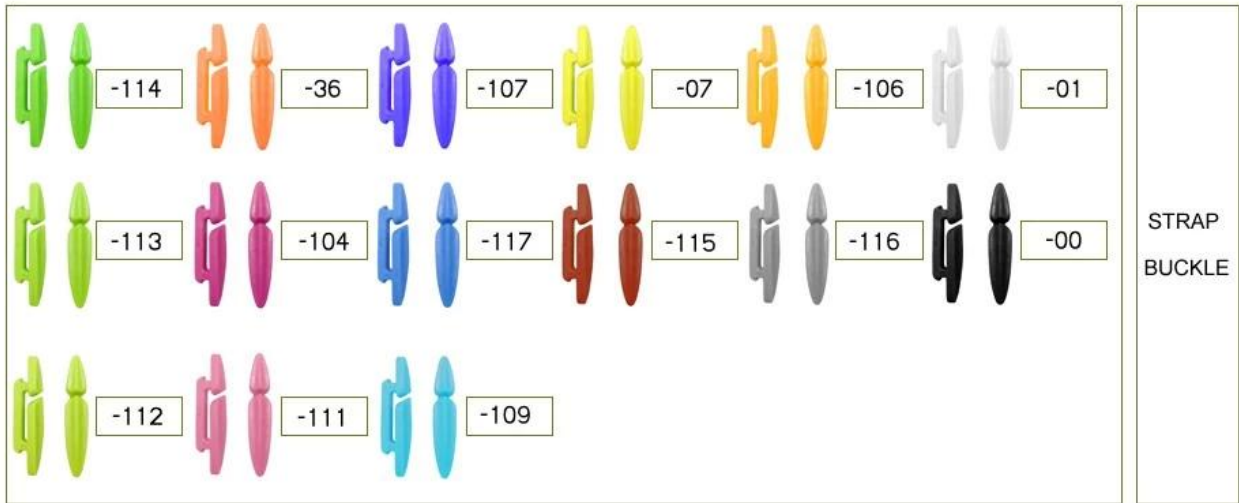

			     	LOGO STICKER
				
				
				
				

PC SHELL					
	yellow	red	grey	sky blue	blue
					
	pink	fluo green	white	black	orange

DIVIDER (1)						
	-111	-36	-116	-119	-00	-120
DIVIDER (2)						
	-01	-07	-107	-114	-36	-111
						
	-116	-106	-117	-113	-105	-110
						
	-00	-115	-109	-112	-104	