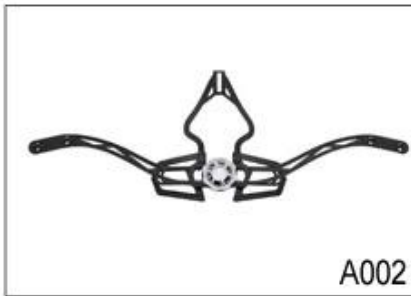

Adjustment System Options

00 00 00 0000 00 00 00.

eva 00: 000 000 000 0 00 000, 00 00 000 00.

00 00: 000 00 00 00 0000 000 00 00 000 00 0 00.

0000 00: 000 00 00 0, 00 0 0 00.

00 00: 00 0000 000 00.

0000 00 00: 00 00, 0000 00 0 0 00 00 0000 000 0 0000.

00 0 00: 00, 00 0 0 0000 00 00 00 00 00.