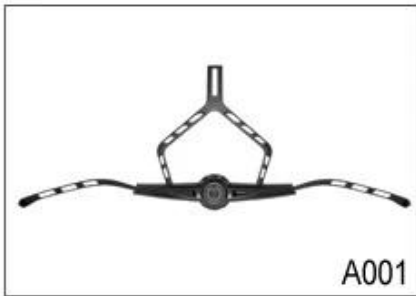

Adjustment System Options