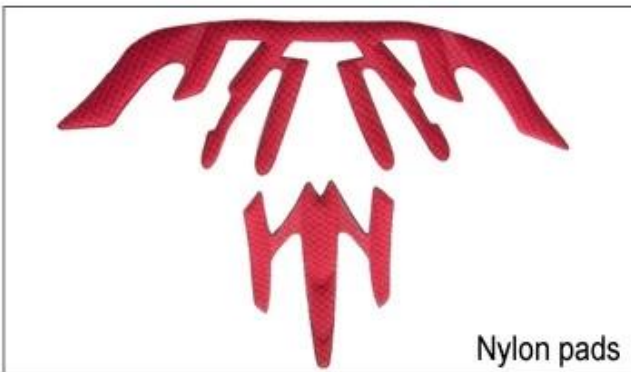

0000 00: 000 00 00 0, 00 0 0 00.

00 00: 00 0000 000 00.

0000 00 00: 00 00, 0000 00 0 0 00 00 0000 000 0 0000.

00 0 00: 00, 00 0 0 0000 00 00 00 00 00.

Inner Padding Fabric Options

EVA pads

Mesh pads

Nylon pads

Velvet pads

Cool max pads

Low quality pads

15% ...

Helmet Strap Options

Nylon strap

PP strap

Tetoron strap