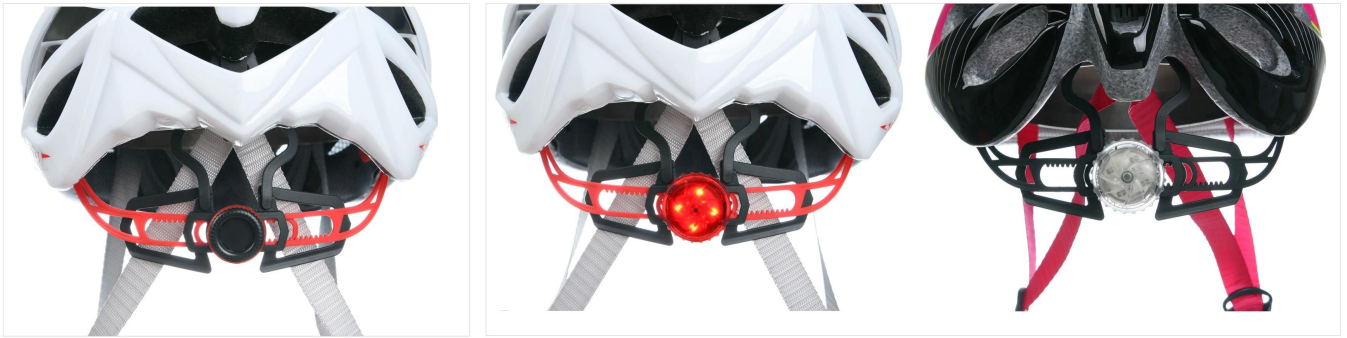

The Dial of Adjustment can be interchangeable with LED light

How to adjust your helmet:

Step 1:

Adjust the dial to the correct size. The dial should be positioned in the center of the dial.

Step 2:

Adjust the dial to the correct size. The dial should be positioned in the center of the dial.

Step 3:

Adjust the dial to the correct size. The dial should be positioned in the center of the dial.