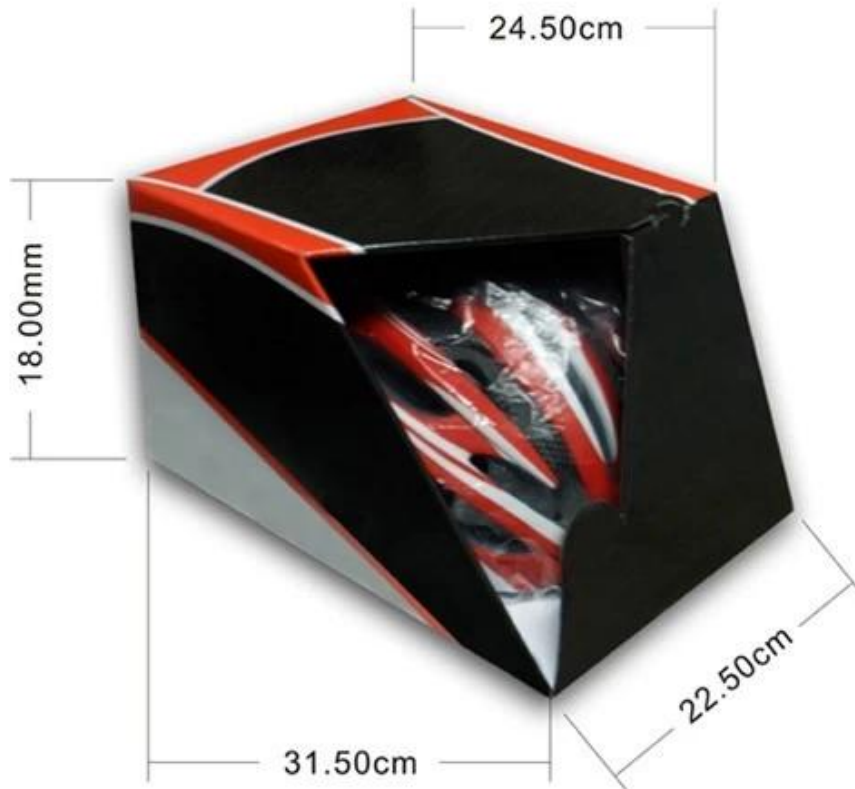

AU-B062 头盔 / 头盔 / 头盔

The banner features a photograph of two people on the left. To the right, there are three smaller images: a modern office interior, a factory production line, and two certification documents from TUV and SGS. Below these images, the text reads: **AURORA - Your China Helmet Expert, Alibaba highly recommended supplier!** To the right of the text is a stylized helmet logo.

我们提供 OEM 服务，可根据客户要求定制各种规格的头盔，质量可靠，价格公道。

Packaging

Items per Carton: 12 Pieces/Carton

Package Measurements: 73X58X35 cm

Gross Weight: 6.50 kg

Package Type: 1PCS/PP bag wth color box, 12 PCS PER BROWN CARTON