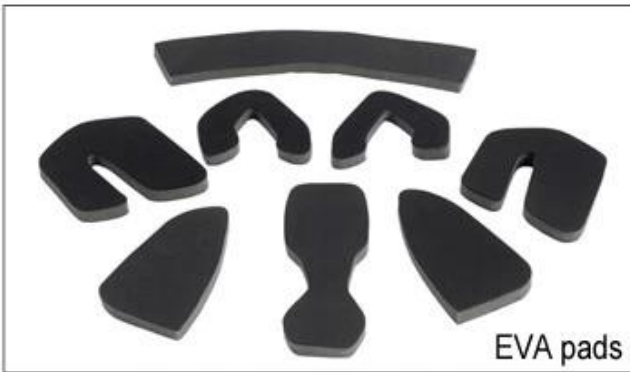

- 扣具 扣具 扣具 扣具 扣具 扣具.
- 扣具 扣具 扣具 扣具 扣具.
- 扣具 扣具 扣具 扣具 扣具 扣具.

Buckle Options

We can also customize various colors buckle.

扣具 扣具! 23 扣 R & A 扣 扣 扣, D 扣, 扣扣 扣扣 扣扣 & A 扣 扣扣 扣扣 扣扣; 扣扣 扣扣 扣扣 扣扣 扣扣 & A 扣扣 扣扣 扣扣!
 扣扣 扣扣, Y 扣扣 扣扣, LED 扣扣, 扣扣 扣扣 扣扣, 扣扣 扣扣, 扣扣 扣扣, 扣扣 扣扣 扣扣! 扣扣, 扣扣 扣扣 扣扣 扣扣, 扣扣 扣扣 扣扣 扣扣 扣扣
 扣扣 扣扣 扣扣 扣扣 扣扣 扣扣 扣扣 扣扣 扣扣 扣扣! 扣扣 扣扣 扣扣 - 扣扣 扣扣 扣扣 highlights.We 扣扣 扣扣 扣扣 扣扣 扣扣 扣扣

Inner Padding Fabric Options

EVA pads

Mesh pads

Nylon pads

Velvet pads

Cool max pads

Low quality pads

Our pads are made from 15% Airlite foam and are designed to provide maximum protection and comfort. They are also made from a variety of materials, including EVA, mesh, nylon, velvet, and Cool max. The pads are designed to fit snugly around the head and neck, providing a secure and comfortable fit. They are also made from high-quality materials, ensuring durability and long-lasting performance.