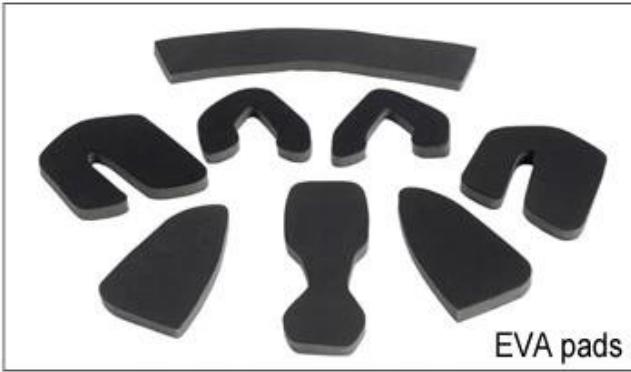

Inner Padding Fabric Options