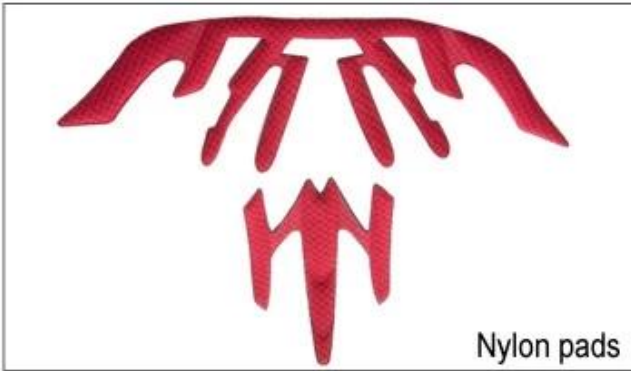

Inner Padding Fabric Options

EVA pads

Our pads are made from 15% Airlite fabric which is a lightweight, breathable fabric. It is designed to provide maximum ventilation and comfort. The pads are made from a high quality material and are designed to provide maximum protection and comfort. The pads are made from a high quality material and are designed to provide maximum protection and comfort. The pads are made from a high quality material and are designed to provide maximum protection and comfort.