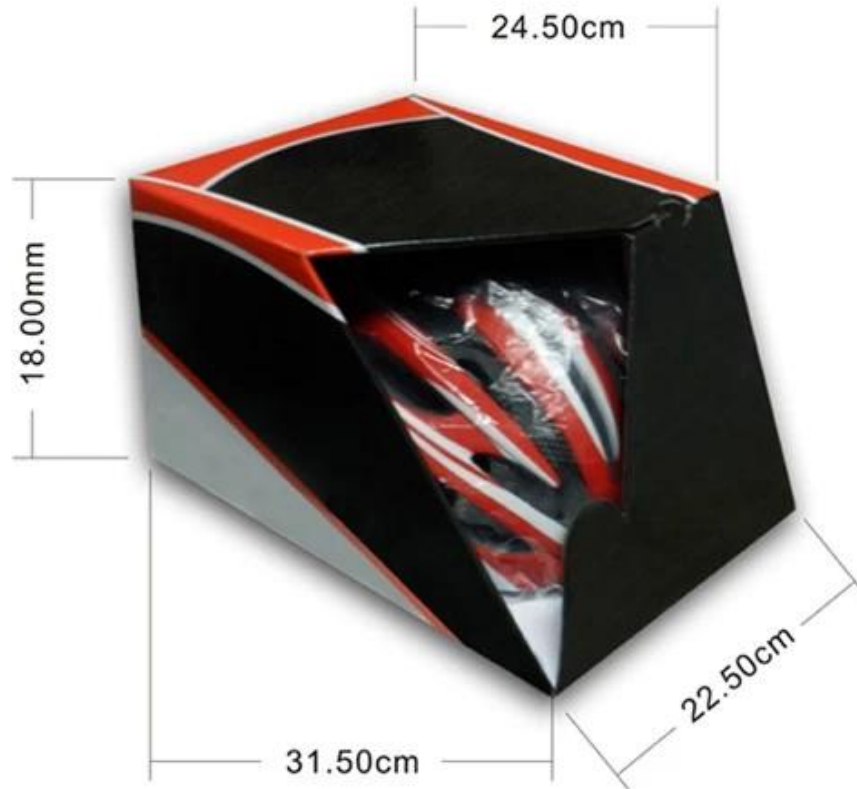

□□ □□	AU-b d 02 □□ □ □□ □□ □□
□□	EPS □□ & PC □□ □ □□ □□
□□	CE EN1078
□□□	19 □□ □□□
□	Pantone, □□□ □□
□□/□□ □□	S/M:(54-58CM), M/l: 58-62 cm
□□	230 g
□□ □□	7 □
MOQ	300pcs
□□□ □□ □□	PP □□ + □□ □□ □□ □□ + mastercarton

□□ □□ □□ □ □□ □□□ □□:

Display From Different Perspectives

Packaging

Quantity: 12 units

Dimensions: 73 X 58 X 35 cm

Weight: 6.50 kg

Contents: 1PCS/PP box with 12 PC

Packaging

Items per Carton: 12 Pieces/Carton

Package Measurements: 73X58X35 cm

Gross Weight: 6.50 kg

Package Type: 1PCS/PP bag wth color box, 12 PCS PER BROWN CARTON

□□ □□ □□ □□ □□:

SHIPPING