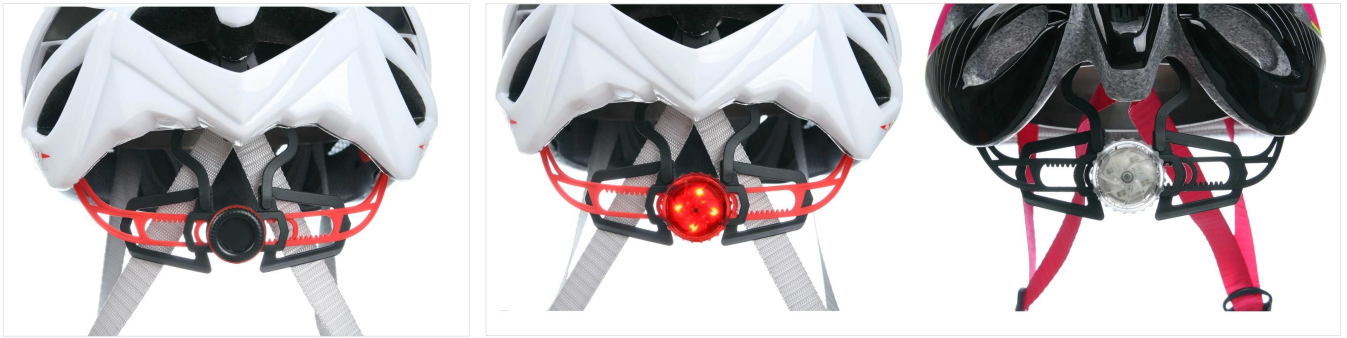

The Dial of Adjustment can be interchangeable with LED light

How to adjust the helmet dial:

Step 1:

Turn the dial clockwise to tighten the helmet. Turn counter-clockwise to loosen it.

Step 2:

Adjust the dial until the helmet feels snug and secure. Do not over-tighten.

Step 3:

Check the fit by shaking your head. The helmet should stay in place.