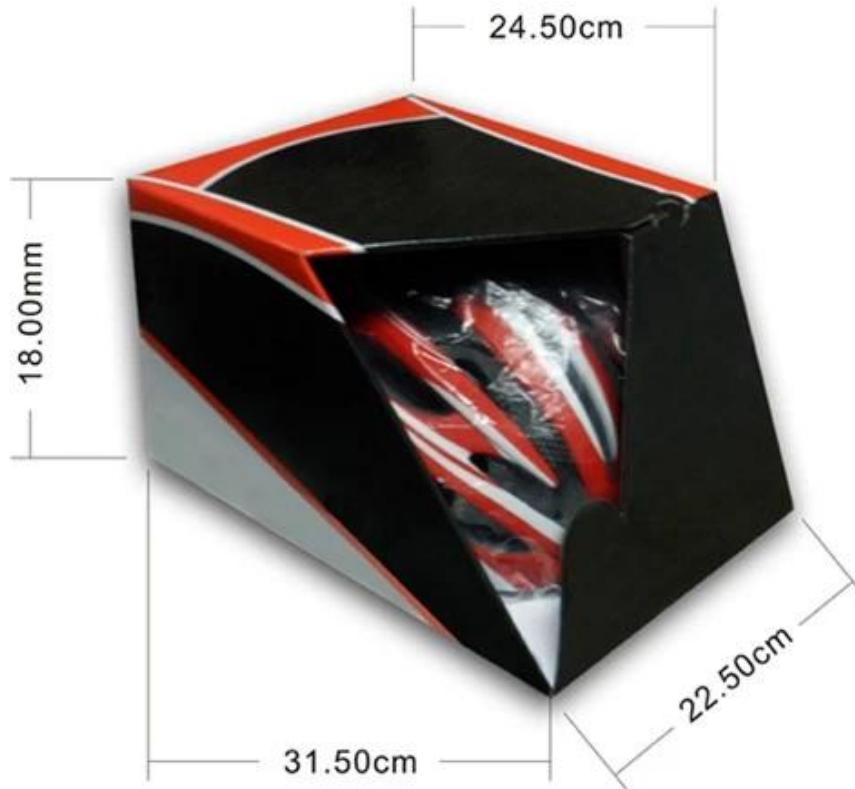

Packaging

12 / :
 : 73X58X35 cm
 : 6.50 kg
 : 1PCS / PP WTH , PER 12 PCS

Packaging

Items per Carton: 12 Pieces/Carton

Package Measurements: 73X58X35 cm

Gross Weight: 6.50 kg

Package Type: 1PCS/PP bag wth color box, 12 PCS PER BROWN CARTON