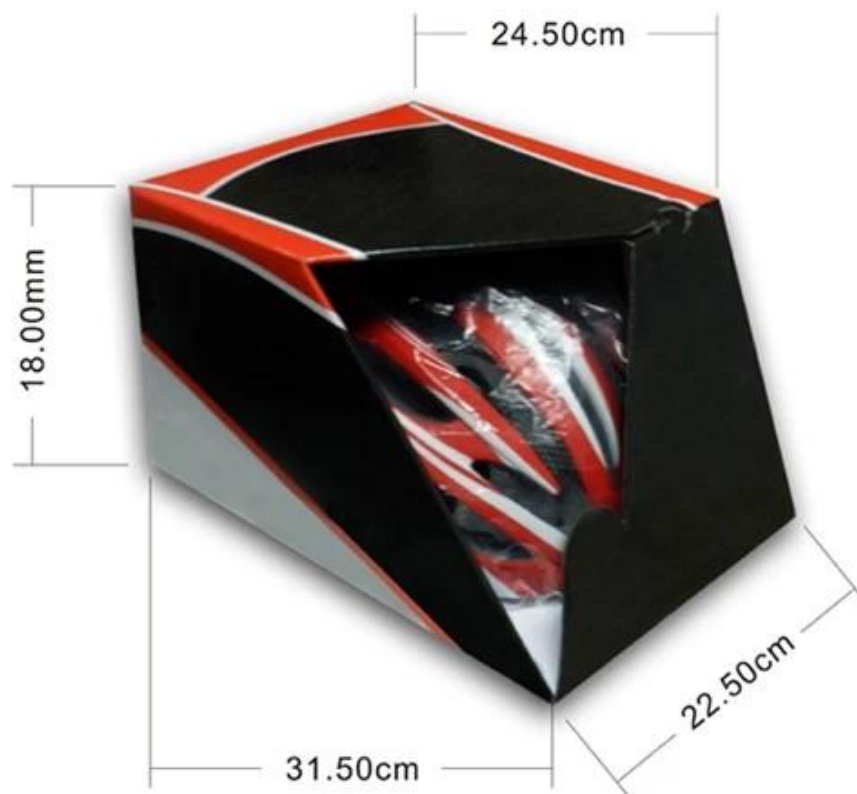

					VISOR
PLA1213-00	PLA1213	PLA0481-18	PLA0481	PLA0083-09	
PLA0267	PLA0267-07	PLA0872A	PLA0872-113	PLA0083	

Packaging

Items per Carton: 12 Pieces/Carton

Package Measurements: 73 X 58 X 35 cm

Gross Weight: 6.50 kg

Package Type: 1PCS/PP bag with color box, 12 PCS PER BROWN CARTON

Packaging

Items per Carton: 12 Pieces/Carton

Package Measurements: 73X58X35 cm

Gross Weight: 6.50 kg

Package Type: 1PCS/PP bag with color box, 12 PCS PER BROWN CARTON