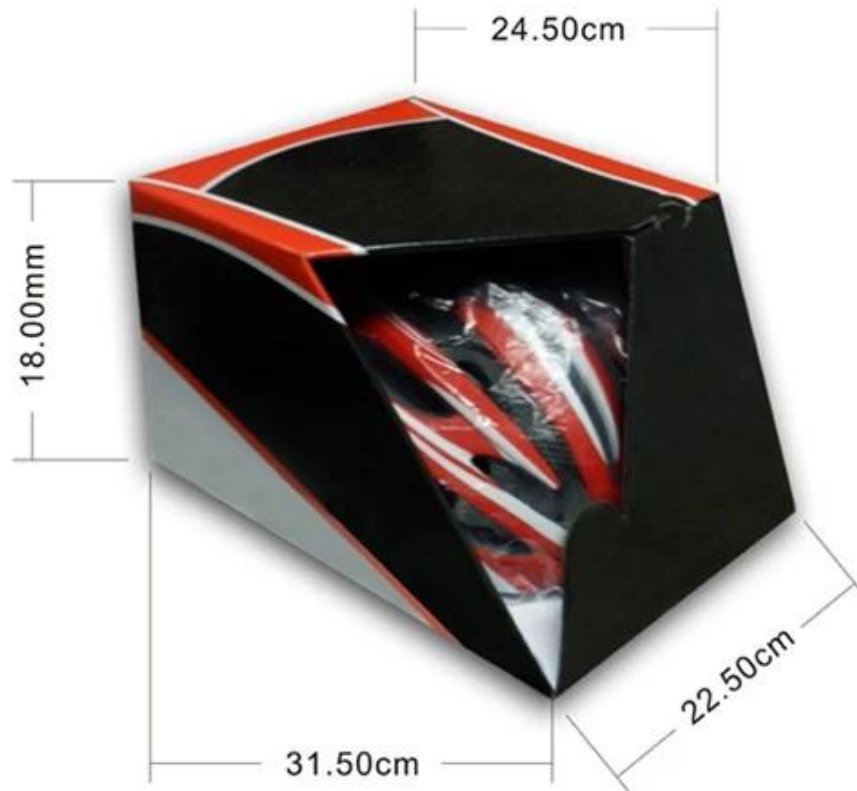

-**Material:** AU BD01 EPS & PVC; CE EN1078; 26mm; Pantone, S/M:(54-58CM), M/L: 58-62 cm

-**Material:** CE EN1078

Material:

Material	AU BD01 EPS & PVC
Material	CE EN1078
Material	26mm
Material	Pantone, S/M:(54-58CM), M/L: 58-62 cm
Material	270 g
Material	7
MOQ	300pcs
Material	PP + EPS + mastercarton

Material:

Packaging

Quantity: 12 pcs/box

Box Size: 73 X 58 X 35 cm

Weight: 6.50 kg

Box Content: 1PCS/PP box with 12 pcs, 12 PC

Packaging

Items per Carton: 12 Pieces/Carton

Package Measurements: 73X58X35 cm

Gross Weight: 6.50 kg

Package Type: 1PCS/PP bag wth color box, 12 PCS PER BROWN CARTON

□□ □□ □□ □□ □□:

SHIPPING