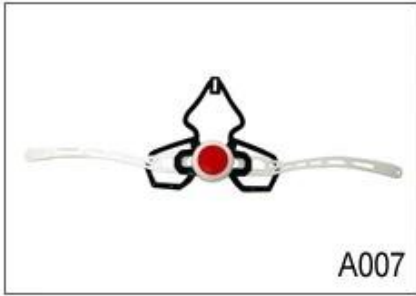

SHIMANO, 2017 G833

SHIMANO G833 :

SHIMANO G833 is a high-quality cycling helmet designed for performance and safety. It features a lightweight, aerodynamic shell and a comfortable interior padding. The helmet is available in various sizes and colors, including black, white, and blue. It is a great choice for cyclists looking for a reliable and stylish helmet.

SHIMANO G833 :

SHIMANO G833 is a high-quality cycling helmet designed for performance and safety. It features a lightweight, aerodynamic shell and a comfortable interior padding. The helmet is available in various sizes and colors, including black, white, and blue. It is a great choice for cyclists looking for a reliable and stylish helmet.

100 100 100 100 1000 100:

🚴 🏆 🏆 🏆:

🏆 🏆 🏆 🏆 🏆 🏆 🏆 🏆 :

- 🏆 ITW 🏆 🏆 🏆 🏆
- 🏆 🏆 🏆
- 🏆 🏆 🏆 🏆 🏆 🏆 (🏆 🏆, 🏆 🏆 🏆 🏆 🏆 🏆 "🏆 🏆 🏆" 🏆 🏆 🏆 🏆 🏆 🏆) 🏆 🏆 🏆 🏆 🏆.
- Fidlock 🏆 🏆 magetic 🏆.

🏆 🏆 🏆 🏆 🏆 🏆 🏆 🏆 :

- 🏆 🏆 🏆 🏆 🏆 🏆 🏆.
- 🏆 🏆 🏆 🏆 🏆.
- 🏆 🏆 🏆 🏆 🏆 🏆 🏆.

Adjustment System Options

A001

A002

A003

A004

A005

A006

A007