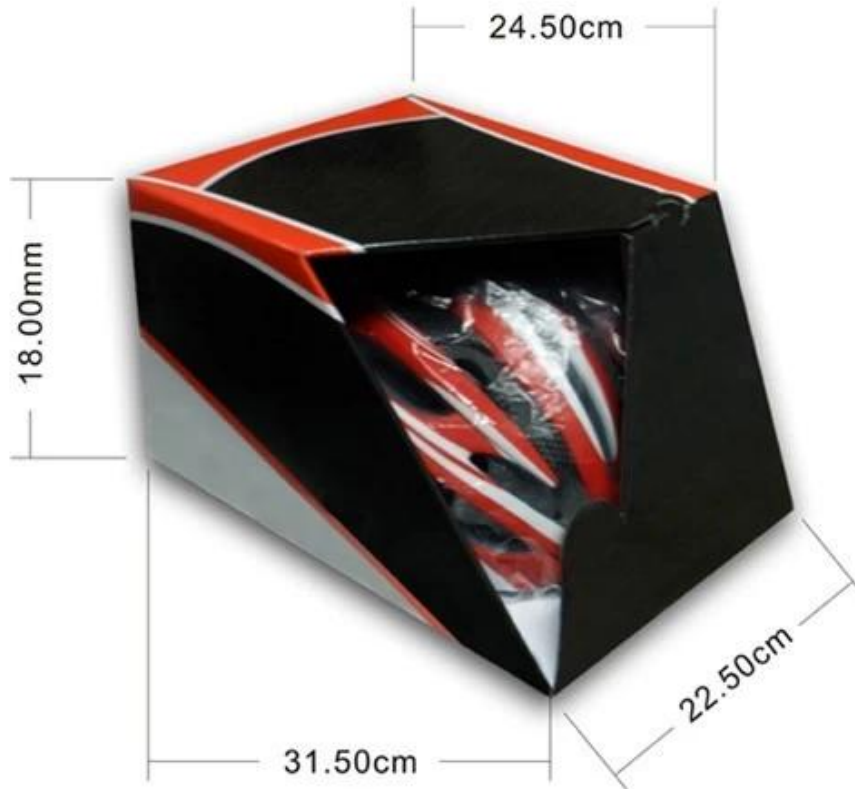

[Placeholder]

□□ □□ □□

□	□□	□□ □□
1. □□ □□	□ □□	□ □□
2.ModelNumber	AU-H04	
3. □□	ABS + EPS	□□□ □□, □□□ □ □ □ ITW □□ □□, □□ □□, headkey - headring.EPS □□ □□; □□ □□ □□
4.Technology	□□	
5.Color	□□, □□	□□ pantone □□
6.Size	S : 52-54cm, M : 55-57cm, L : 58-61cm	□□ □□ □□
7.Logo	□□□ □□, □□ □□, □ □□, □.	
8. MOQ	500 PCS□	□ □□ 300PCS □□ □□
9. □□	Size73 * 58 * 35CM	
10.Packing	12PCS / CTN	10PCS □□□ CTN
11.Price □□	□□ □□	
12.Shipping □□	□□ □□ □□ □□□□□ □□	
(13) □□	PaypalT / T, □□□ □□□, L / C	
14.Sample □□	4~7□	□□□ □□ □□ □□□□□ □
15.Production □ □ □□	20~30□	□□ □□ □ □□ □□ □□, □□ □□ □□□ □□

□□ & A; □□

Packaging

Items per Carton: 12 Pieces/Carton

Package Measurements: 73X58X35 cm

Gross Weight: 6.50 kg

Package Type: 1PCS/PP bag wth color box, 12 PCS PER BROWN CARTON

headform

ISO / DIS 6220 headform, LIMAR 22 95 % headform. -

Helmet Shape 101

European Headform

A long Oval shaped helmet is designed for a rider's head with a dimension which is considerably longer front-to-back than its side-to-side measurement.

Intermediate Oval

An intermediate Oval shaped helmet is designed for a rider's head with a dimension which is slightly longer front-to-back than its side-to-side measurement.

Asian head form

A Round Oval shaped helmet is designed for a rider's head with a dimension which has an equally long front-to-back measurement as side-to-side measurement.