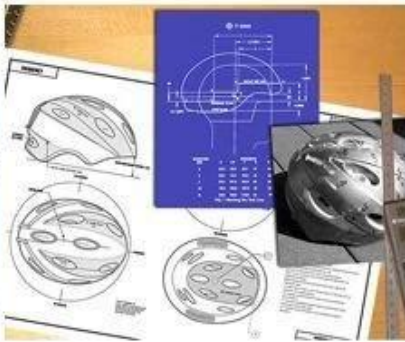

Customize for brand