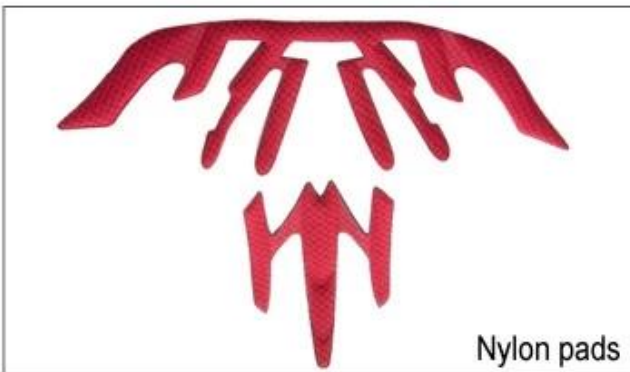

A008

A009

A010

A011

A012

በግልጽ ለማረጋገጥ ለእነዚህ አማራጮች ይመለከቱ።

EVA : የግልጽ ለማረጋገጥ ለእነዚህ አማራጮች የግልጽ ለማረጋገጥ ይመለከቱ።

ግልጽ : ለግልጽ ለማረጋገጥ ለእነዚህ አማራጮች የግልጽ ለማረጋገጥ ይመለከቱ።

ግልጽ : ለግልጽ ለማረጋገጥ ለእነዚህ አማራጮች የግልጽ ለማረጋገጥ ይመለከቱ።

Velvet Pads : ለግልጽ ለማረጋገጥ ለእነዚህ አማራጮች የግልጽ ለማረጋገጥ ይመለከቱ።

ግልጽ : ለግልጽ ለማረጋገጥ ለእነዚህ አማራጮች የግልጽ ለማረጋገጥ ይመለከቱ።

ግልጽ : ለግልጽ ለማረጋገጥ ለእነዚህ አማራጮች የግልጽ ለማረጋገጥ ይመለከቱ።

Inner Padding Fabric Options

EVA pads

Mesh pads

Nylon pads

Velvet pads

Cool max pads

Low quality pads

Inner padding fabric options. The padding fabric is made of 15% Tetonon. Tetonon is a synthetic fabric that is soft and comfortable. It is also resistant to wrinkles and creases. The padding fabric is made of a mesh fabric that is breathable and allows air to flow through it. This helps to keep the player cool and dry during play. The padding fabric is made of a velvet fabric that is soft and comfortable. It is also resistant to wrinkles and creases. The padding fabric is made of a Coolmax fabric that is soft and comfortable. It is also resistant to wrinkles and creases. The padding fabric is made of a low quality fabric that is soft and comfortable. It is also resistant to wrinkles and creases.