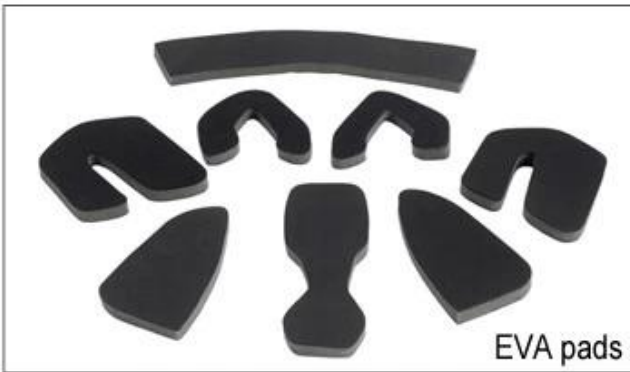

Adjustment System Options

A001

A002

A003

A004

A005

A006

A007

A008

A009

A010

A011

A012

በግልጽ ለማረጋገጥ ለእነዚህ አማራጮች ይመለከቱ።

EVA : የግልጽ ለማረጋገጥ ለእነዚህ አማራጮች የግልጽ ለማረጋገጥ ይመለከቱ።

ግልጽ : ለግልጽ ለማረጋገጥ ለእነዚህ አማራጮች የግልጽ ለማረጋገጥ ይመለከቱ።

Inner Padding Fabric Options

EVA pads

Mesh pads

Nylon pads

Velvet pads

Cool max pads

Low quality pads

Inner padding fabric options. The padding fabric is made of 15% Tetonon. Tetonon is a synthetic fabric that is soft and comfortable. It is also resistant to wrinkles and creases. The padding fabric is made of a mesh fabric that is breathable and allows air to flow through it. This helps to keep the player cool and dry during play. The padding fabric is made of a velvet fabric that is soft and comfortable. It is also resistant to wrinkles and creases. The padding fabric is made of a Coolmax fabric that is soft and comfortable. It is also resistant to wrinkles and creases. The padding fabric is made of a low quality fabric that is soft and comfortable. It is also resistant to wrinkles and creases.