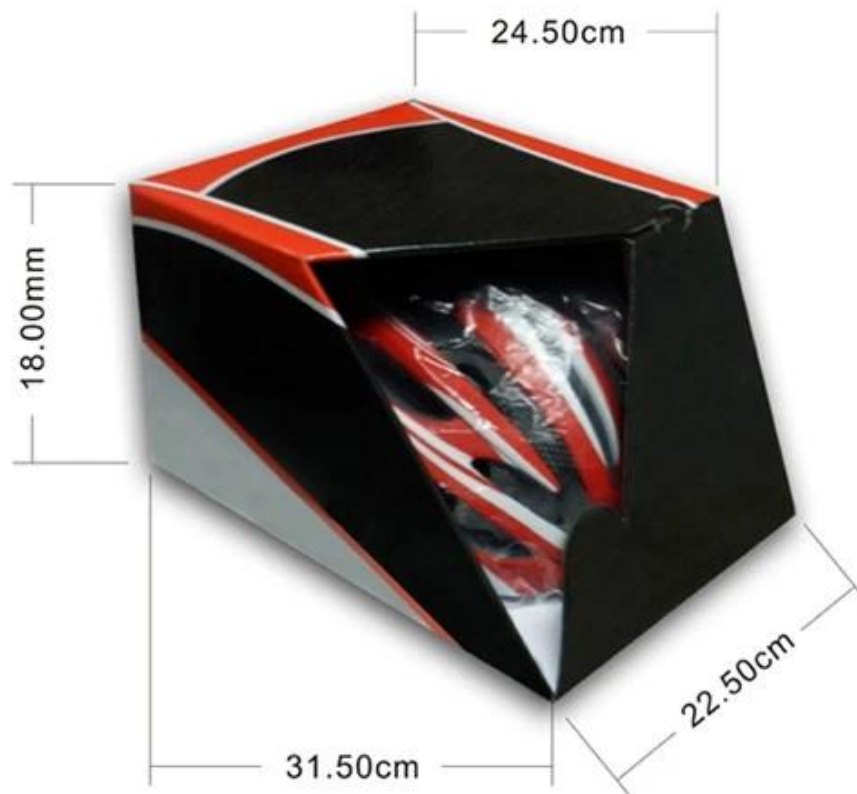

## Packaging

Items per Carton: 12 Pieces/Carton

Package Measurements: 73 X 58 X 35 cm

Gross Weight: 6.50 kg

Package Type: 1PCS/PP bag with color box, 12 PCS PER BROWN CARTON

## Packaging

Items per Carton: 12 Pieces/Carton

Package Measurements: 73X58X35 cm

Gross Weight: 6.50 kg

Package Type: 1PCS/PP bag with color box, 12 PCS PER BROWN CARTON