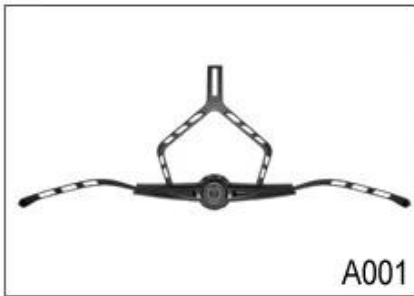

Traditional helmet buckle

B002

Patent self-developed magnetic buckle

Fidlock magnetic buckle

B003

We can also customize various colors buckle.

23 R & A, D, & A; Y, LED, ; highlights.We A; & A;

Adjustment System Options