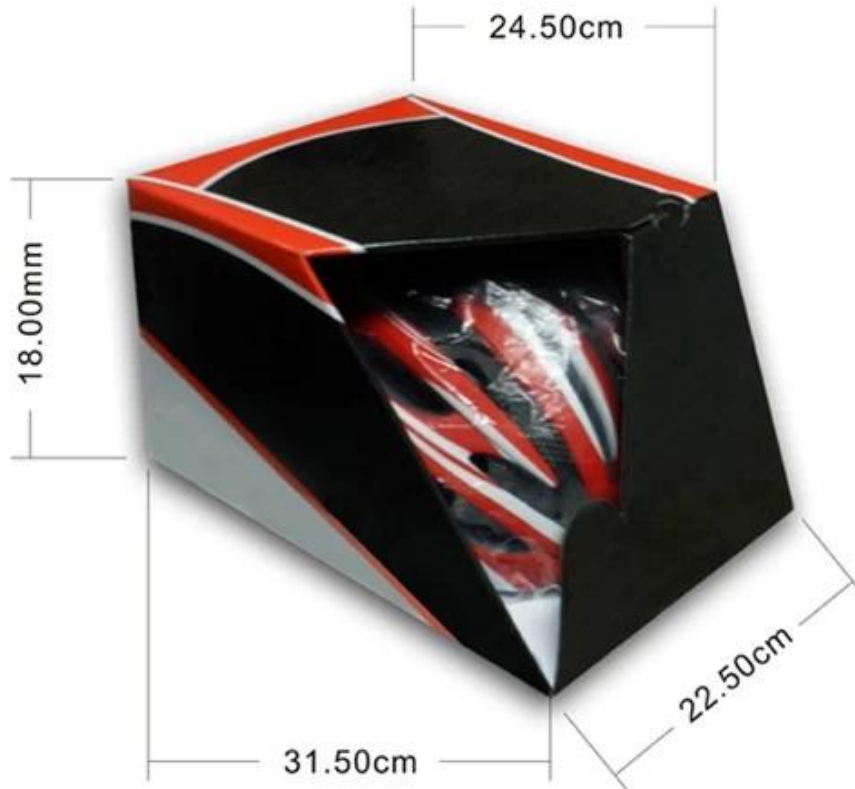

Packaging

12 / :
 : 73X58X35 cm
 : 6.50 kg
 : 1PCS / PP WTH , PER 12 PCS

Packaging

Items per Carton: 12 Pieces/Carton

Package Measurements: 73X58X35 cm

Gross Weight: 6.50 kg

Package Type: 1PCS/PP bag with color box, 12 PCS PER BROWN CARTON

□ □ □ □ □ □ □ :

Headform :

Our headform is made of polystyrene foam and is used for impact testing.

headform :

Our headform is made of polystyrene foam and is used for impact testing.

headform :

Our headform is made of polystyrene foam and is used for impact testing.