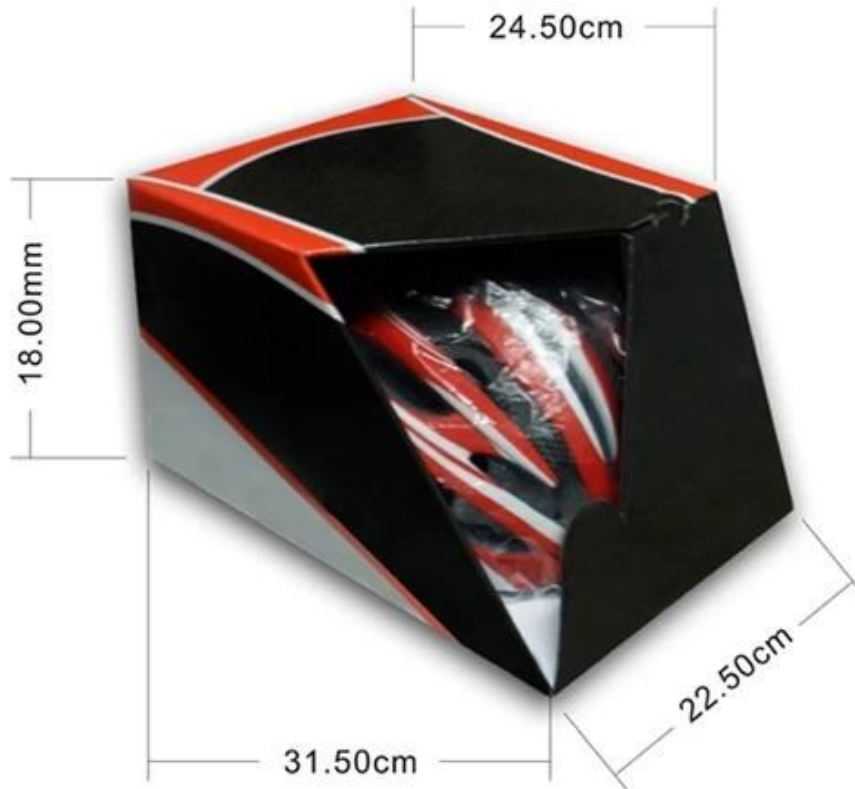

Packaging

Items per Carton: 12 Pieces/Carton

Package Measurements: 73X58X35 cm

Gross Weight: 6.50 kg

Package Type: 1PCS/PP bag with color box, 12 PCS PER BROWN CARTON

headform

Headform:

headform:

headform

headform:

headform A condierably