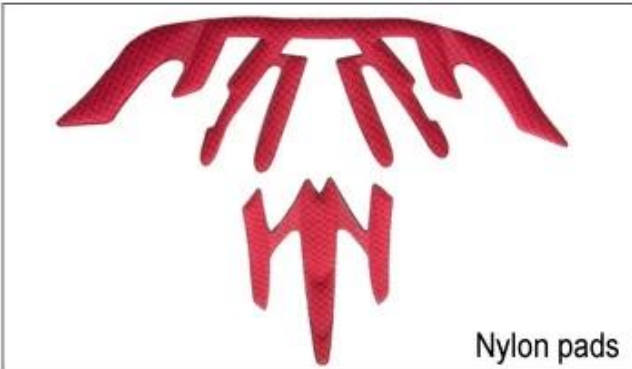

Inner Padding Fabric Options

EVA pads

15% Airlite padding option is available. The padding option is available for the helmet. The padding option is available for the helmet. The padding option is available for the helmet. The padding option is available for the helmet. The padding option is available for the helmet.