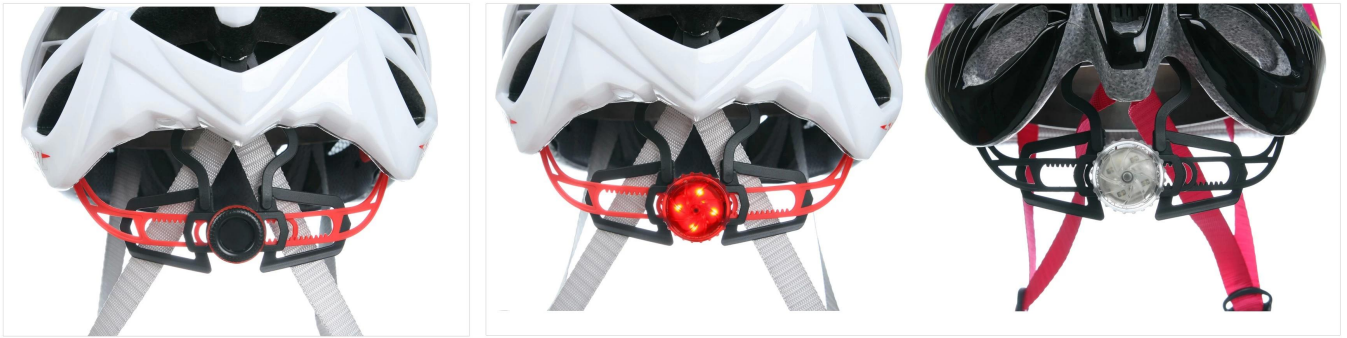

The Dial of Adjustment can be interchangeable with LED light

How to choose the best MTB helmet:

1. Headform :

Choose a helmet that fits your head shape. Most helmets are designed for an oval head shape.

2. headform :

Choose a helmet that fits your head shape. Most helmets are designed for an oval head shape.

3. headform :

Choose a helmet that fits your head shape. Most helmets are designed for an oval head shape.

Helmet Shape 101

European Headform
An Oval shaped helmet is designed for a rider's head with a dimension which is considerably fit for Europeans.

Generic headform
A generic headform helmet is designed for a rider's head with a dimension which is slightly longer front-to-back than its side-to-side measurement.

Asian headform
A Round shaped helmet is designed for a rider's head with a dimension which is considerably fit for Asians.

4. Size :

Choose a helmet that fits your head size. Most helmets are designed for a head size of 54-62cm.