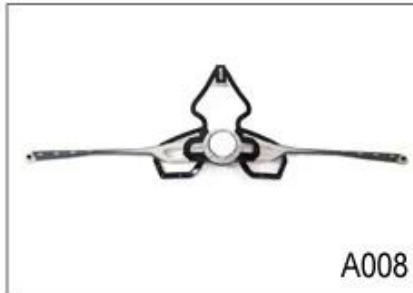

Female Parts Options To Anchor Strap

M001

M002

M003

M004

M005

Strap Buckle And Divider Options

We can also customize various colors buckle.

23 R & A, D, & A; Y, LED, highlights. We A; & A;

Adjustment System Options

A001

A002

A003

A004

A005

A006

A007

A008

A009

A010

A011

A012

Female Parts Options To Anchor Adjuster

T001