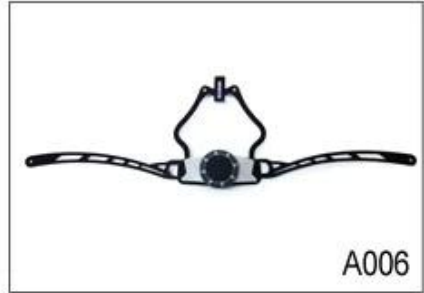

Female Parts Options To Anchor Strap

M001

M002

M003

M004

M005

Strap Buckle And Divider Options

We can also customize various colors buckle.

23 R & A, D, & A; Y, LED, highlights. We A; & A;

Adjustment System Options

A001

A002

A003

A004

A005

A006

A007

A008

A009

A010

A011

A012

Female Parts Options To Anchor Adjuster

T001