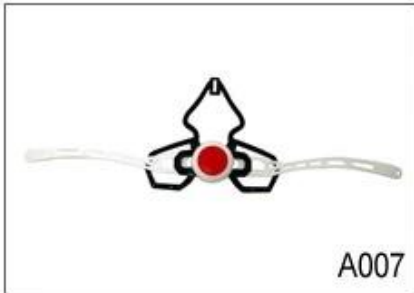

Female Parts Options To Anchor Strap

M001

M002

M003

M004

M005

Strap Buckle And Divider Options

We can also customize various colors buckle.

23 R & A, D, & A; Y, LED, highlights. We A; & A;

Adjustment System Options

A001

A002

A003

A004

A005

A006

A007

A008

A009

A010

A011

A012

Female Parts Options To Anchor Adjuster

T001