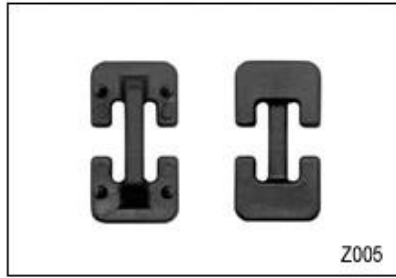

B001

ITW standard helmet buckle

Traditional helmet buckle

B002

Patent self-developed magnetic buckle

Fidlock magnetic buckle

B003

We can also customize various colors buckle.

Female Parts Options To Anchor Strap

M001

M002

M003

M004

M005

Strap Buckle And Divider Options

We can also customize various colors buckle.