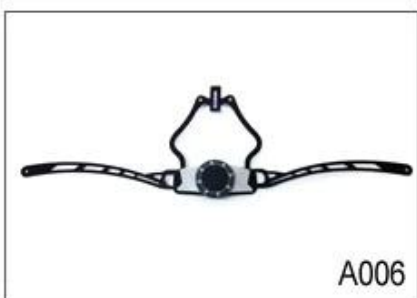

Adjustment System Options

所有調整系統均採用EVA泡棉。

EVA泡棉：提供舒適、透氣、吸汗、除臭、防臭、防霉、防菌、防蟻、防蚊、防蟲、防鼠、防蛇、防蜘蛛、防蜈蚣、防蠍、防蝎、防蟹、防蝦、防魚、防鳥、防獸、防人。

調整系統：提供多種調整系統，可根據個人需求進行調整。

調整系統：提供多種調整系統，可根據個人需求進行調整。

調整系統：提供多種調整系統，可根據個人需求進行調整。

調整系統：提供多種調整系統，可根據個人需求進行調整。

調整系統：提供多種調整系統，可根據個人需求進行調整。