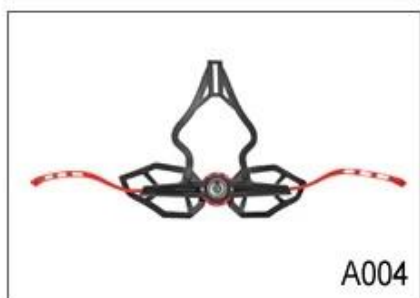

Adjustment System Options

所有調整系統均採用EVA泡棉。

EVA泡棉：提供舒適、透氣、吸汗、除臭、防臭、防霉、防菌、防蟻、防蚊、防蟲、防鼠、防蛇、防蜘蛛、防蜈蚣、防蠍、防蝎、防蟹、防蝦、防魚、防鳥、防獸、防人。

調整系統：提供多種調整系統，可根據個人需求進行調整。

調整系統：提供多種調整系統，可根據個人需求進行調整。

調整系統：提供多種調整系統，可根據個人需求進行調整。

調整系統：提供多種調整系統，可根據個人需求進行調整。

調整系統：提供多種調整系統，可根據個人需求進行調整。