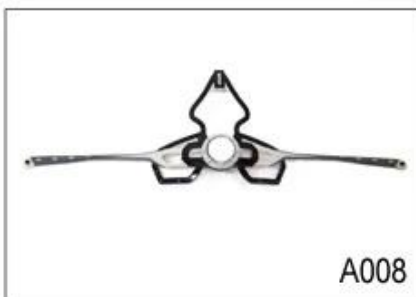

Adjustment System Options

所有調整系統均採用EVA泡棉。

EVA泡棉：提供舒適、透氣、吸汗、除臭、防臭、防霉、防菌、防蟻、防蚊、防蟲、防鼠、防蛇、防蜘蛛、防蜈蚣、防蠍、防蝎、防蟹、防蝦、防魚、防鳥、防獸、防人。

調整系統：提供多種調整系統，可根據個人需求進行調整。

調整系統：提供多種調整系統，可根據個人需求進行調整。

調整系統：提供多種調整系統，可根據個人需求進行調整。

調整系統：提供多種調整系統，可根據個人需求進行調整。

調整系統：提供多種調整系統，可根據個人需求進行調整。