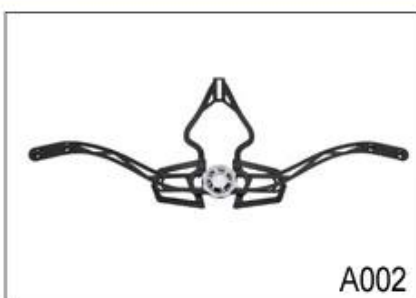

Adjustment System Options

所有調整系統均採用EVA泡棉。

EVA泡棉：提供舒適、透氣、吸汗、除臭、防臭、防霉、防菌、防蟻、防蚊、防蟲、防鼠、防蛇、防蜘蛛、防蜈蚣、防蠍、防蝎、防蟹、防蝦、防魚、防鳥、防獸、防人。

調整系統：提供多種調整系統，可根據個人需求進行調整。

調整系統：提供多種調整系統，可根據個人需求進行調整。

調整系統：提供多種調整系統，可根據個人需求進行調整。

調整系統：提供多種調整系統，可根據個人需求進行調整。

調整系統：提供多種調整系統，可根據個人需求進行調整。