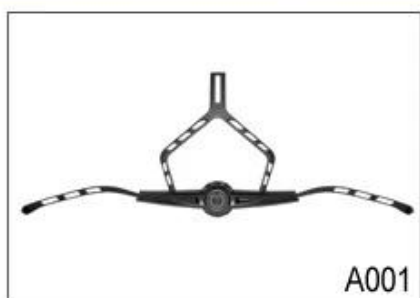

Adjustment System Options

所有調整系統均採用EVA泡棉。

EVA泡棉：提供舒適、透氣、吸汗、除臭、防臭、防霉、防菌、防蟻、防蚊、防蟲、防鼠、防蛇、防蜘蛛、防蜈蚣、防蠍、防蝎、防蟹、防蝦、防魚、防鳥、防獸、防人。

調整系統：提供多種調整系統，可根據個人需求進行調整。

調整系統：提供多種調整系統，可根據個人需求進行調整。

調整系統：提供多種調整系統，可根據個人需求進行調整。

調整系統：提供多種調整系統，可根據個人需求進行調整。

調整系統：提供多種調整系統，可根據個人需求進行調整。