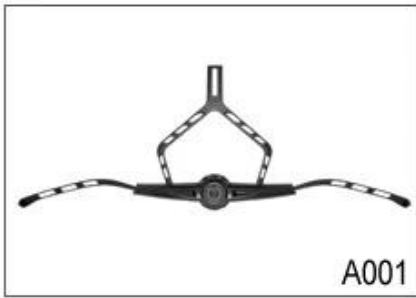

00 : S / M (54-58cm) M / L (58-62cm)

00 : 235g,

00 : 00

000 : Headring 00 000, 00 000 00, PA 00 0 00 00.

ABUS 000 000 00:

00 00	AU-B13 ABUS 000 00
00	- 00 EPS 000 & A; PC 0
00	CE EN1078
00	23 000
0	00, 000 00
00 / 00 00	S / M (54-58cm) M / L (58-62cm)
00	235g
00 00	7 0
MOQ	300PCS
000 00 00	PP 00 + 00 00 00 00 + mastercarton

Adjustment System Options

A001

A002

A003

A004

A005

A006

A007