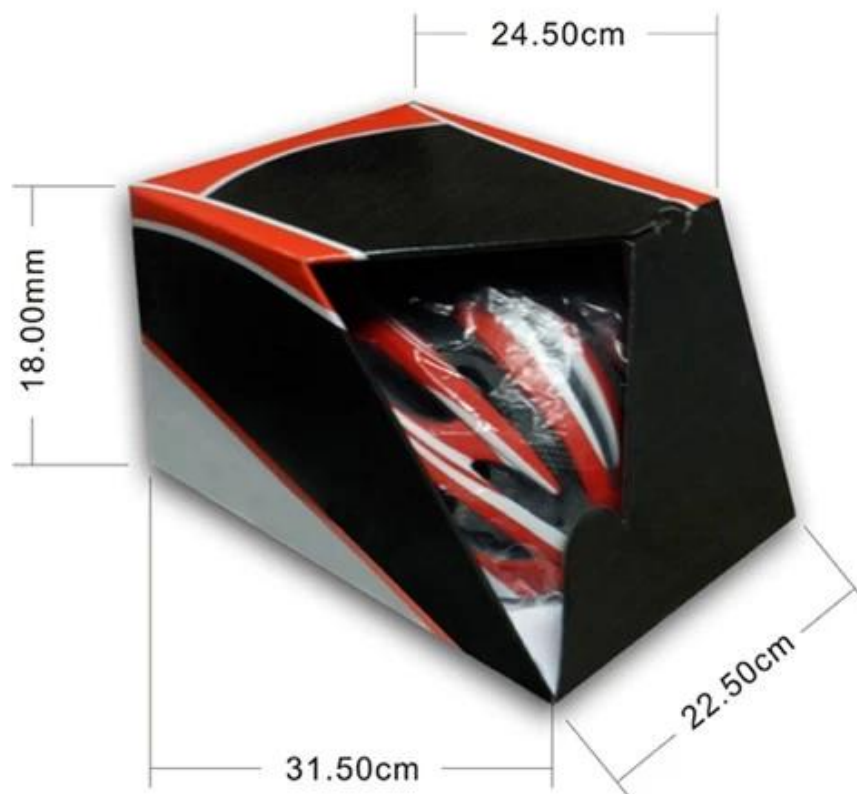

## Packaging

Items per Carton: 12 Pieces/Carton

Package Measurements: 73 X 58 X 35 cm

Gross Weight: 6.50 kg

Package Type: 1PCS/PP bag with color box, 12 PCS PER BROWN CARTON

## Packaging

Items per Carton: 12 Pieces/Carton

Package Measurements: 73X58X35 cm

Gross Weight: 6.50 kg

Package Type: 1PCS/PP bag with color box, 12 PCS PER BROWN CARTON