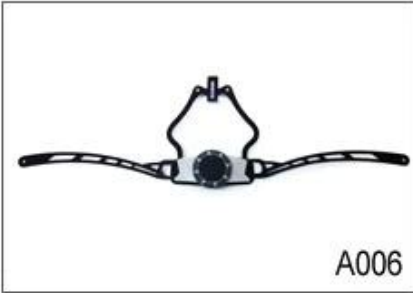

Adjustment System Options

A003