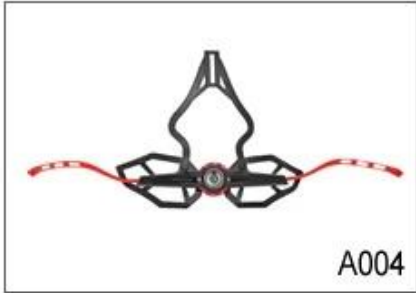

M005

Strap Buckle And Divider Options

We can also customize various colors buckle.

20 R & D ... y ... LED ...

Adjustment System Options

A001

A002

A003