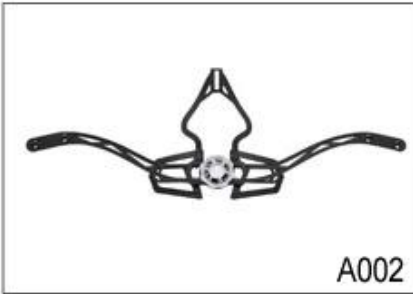

M005

Strap Buckle And Divider Options

We can also customize various colors buckle.

20 R & D ... y ... LED ...

Adjustment System Options

A001

A002

A003