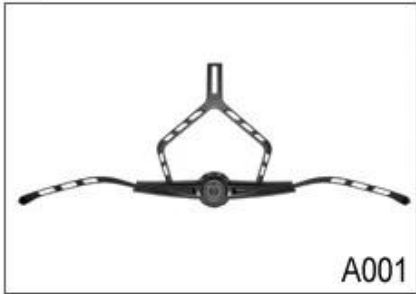

M005

Strap Buckle And Divider Options

We can also customize various colors buckle.

20 R & D ... y ... LED ...

Adjustment System Options

A001

A002

A003