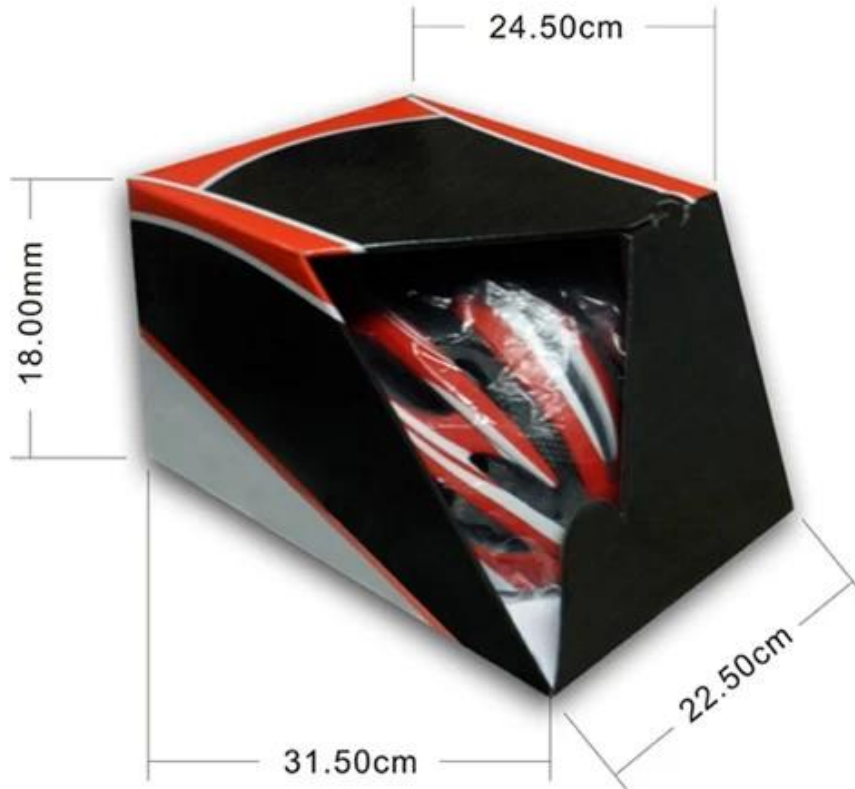

## Packaging

12 / :  
 : 73X58X35 cm  
 : 6.50 kg  
 : 1PCS / PP WTH , PER 12 PCS

## Packaging

Items per Carton: 12 Pieces/Carton

Package Measurements: 73X58X35 cm

Gross Weight: 6.50 kg

Package Type: 1PCS/PP bag with color box, 12 PCS PER BROWN CARTON

□ □ □ □ □ □ □ :

**Headform :**

Our headform is used for testing helmets.