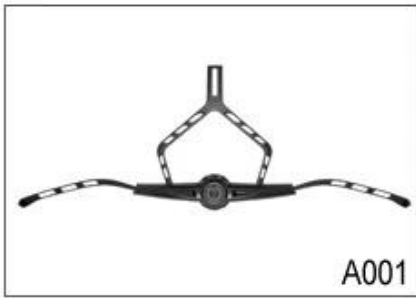

Adjustment System Options