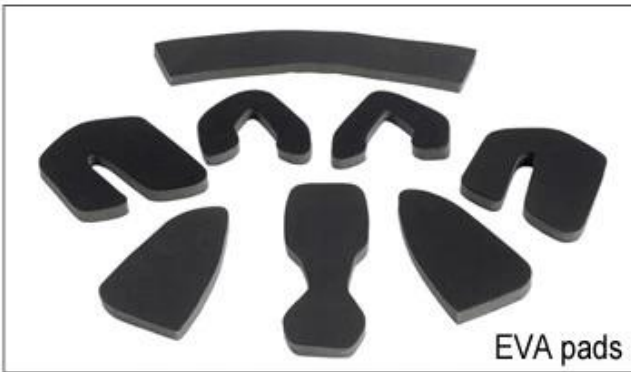

Inner Padding Fabric Options