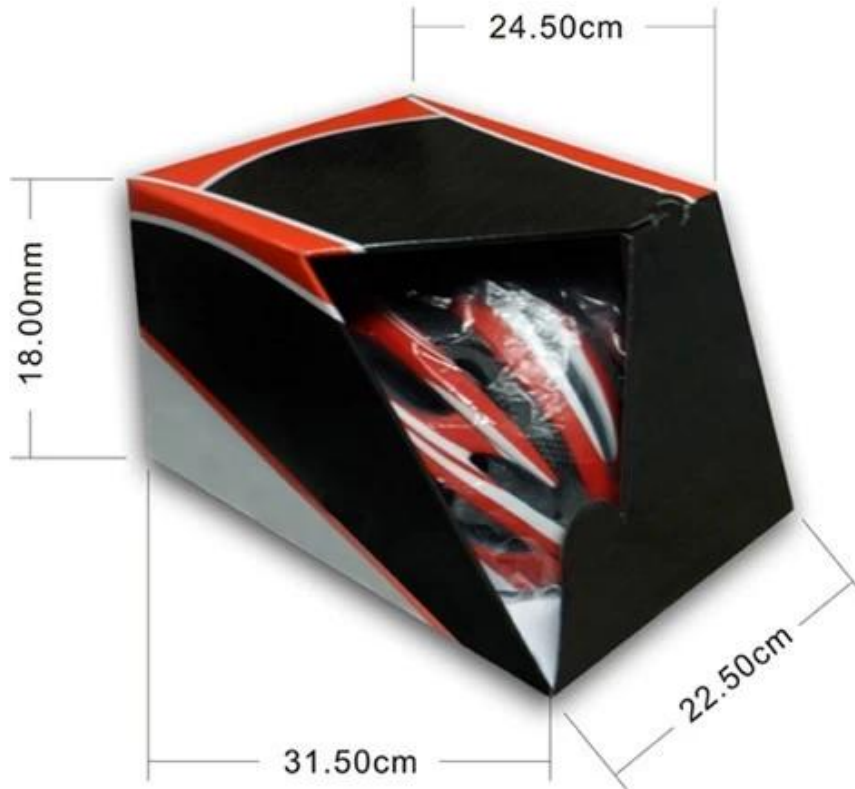

Packaging

Items per Carton: 12 Pieces/Carton

Package Measurements: 73X58X35 cm

Gross Weight: 6.50 kg

Package Type: 1PCS/PP bag with color box, 12 PCS PER BROWN CARTON

headform

Headform :

headform is used to test the helmet's ability to absorb impact.

headform :

headform is used to test the helmet's ability to absorb impact.

headform :

headform is used to test the helmet's ability to absorb impact.

Helmet Shape 101

European Headform

A long Oval shaped helmet is designed for a rider's head with a dimension which is considerably longer front-to-back than its side-to-side measurement.